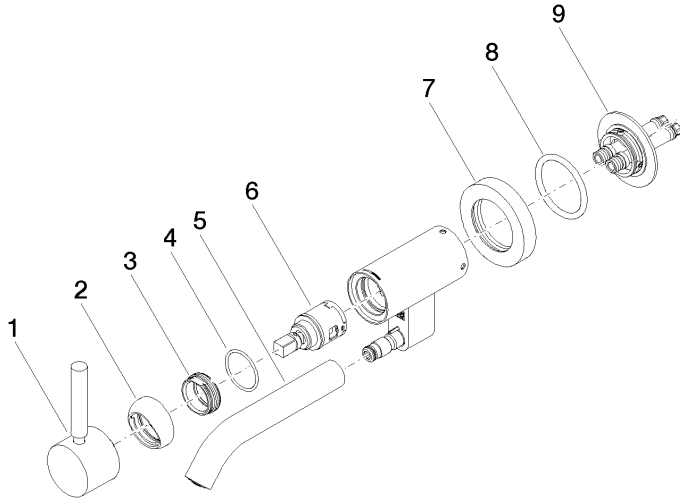

**META Wall-mounted single-lever basin mixer without pop-up waste - Brushed Bronze**

META

36 805 660

- 185mm projection
- fixed spout
- circular, air-enriched flow
- hole diameter 35 mm
- rosette Ø 60 mm
- max. flow 5.7 l/min
- lead-free
- with single-point mounting
- This product can help a building meet the requirements of Green Building Rating Systems, e.g. LEED®, BREEAM®, DGNB

**Required miscellaneous**

- Concealed wall mounting -** 35 050 970 90
- min. recess depth 80 mm
  - max. recess depth 105 mm

36 805 660  
mm [inches]

**Flow rate chart**

**Certificates**

LGA\_38421.

WRAS\_240102017.

### Spare parts list

No.	Item Number	Name	Quantity used	Delivery time
1	90 20 66 030 00-42	handle	1	30
2	09 28 30 043-42	cover	1	60
3	09 24 04 266 90	nut	1	2
4	09 14 10 120 90	seal	1	2
5	90 11 06 217 00-42	spout	1	30
6	90 15 05 042 00 90	cartridge	1	2
7	09 27 89 004-42	rosette	1	60
8	09 14 10 041 90	seal	1	2
9	90 30 11 296 00 90	flange	1	2