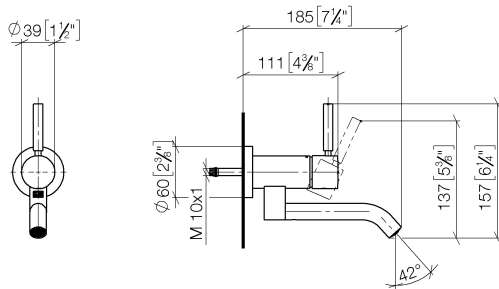

**META Wall-mounted single-lever basin mixer without pop-up waste - Brushed Bronze**

META

36 805 660

- 185mm projection
- fixed spout
- circular, air-enriched flow
- hole diameter 35 mm
- rosette Ø 60 mm
- max. flow 5.7 l/min
- lead-free
- with single-point mounting
- This product can help a building meet the requirements of Green Building Rating Systems, e.g. LEED®, BREEAM®, DGNB

**Required miscellaneous**

- Concealed wall mounting -** 35 050 970 90
- min. recess depth 80 mm
  - max. recess depth 105 mm

36 805 660  
mm [inches]

**Flow rate chart**

**Certificates**

LGA\_38421.

WRAS\_240102017.

### Spare parts list

No.	Item Number	Name	Quantity used	Delivery time
1	90 20 66 030 00-42	handle	1	30
2	09 28 30 043-42	cover	1	60
3	09 24 04 266 90	nut	1	2
4	09 14 10 120 90	seal	1	2
5	90 11 06 217 00-42	spout	1	30
6	90 15 05 042 00 90	cartridge	1	2
7	09 27 89 004-42	rosette	1	60
8	09 14 10 041 90	seal	1	2
9	90 30 11 296 00 90	flange	1	2