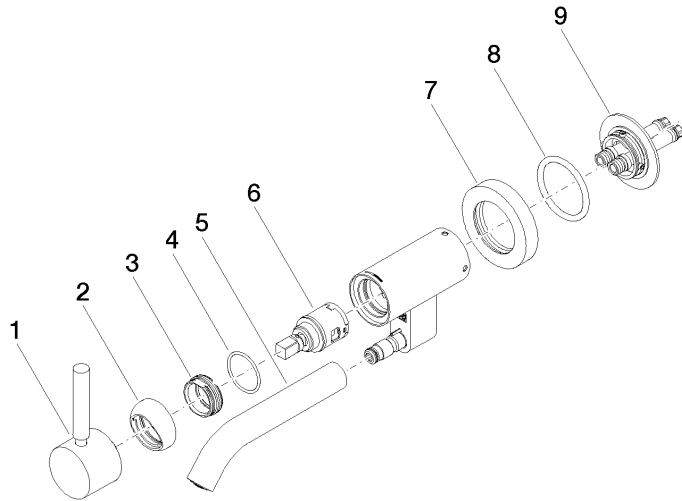

**META Wall-mounted single-lever basin mixer without pop-up waste - Brushed
Champagne (22kt Gold)**

META

36 805 660

- 185mm projection
- fixed spout
- circular, air-enriched flow
- hole diameter 35 mm
- rosette Ø 60 mm
- max. flow 5.7 l/min
- lead-free
- with single-point mounting
- This product can help a building meet the requirements of Green Building Rating Systems, e.g. LEED®, BREEAM®, DGNB

36 805 660
mm [inches]

Flow rate chart

Certificates

LGA_38421.

WRAS_240102017.

36 805 660
Parts for other
finishes can be found
here: [Chrome](#)

Spare parts list

No.	Item Number	Name	Quantity used	Delivery time
1	90 20 66 030 00-46	handle	1	30
2	09 28 30 043-46	cover	1	60
3	09 24 04 266 90	nut	1	2
4	09 14 10 120 90	seal	1	2
5	90 11 06 217 00-46	spout	1	30
6	90 15 05 042 00 90	cartridge	1	2
7	09 27 89 004-46	rosette	1	60
8	09 14 10 041 90	seal	1	2
9	90 30 11 296 00 90	flange	1	2