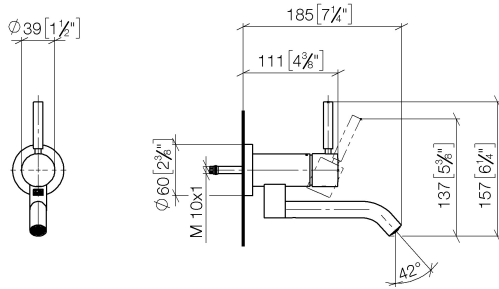

**META Wall-mounted single-lever basin mixer without pop-up waste - Brushed
Champagne (22kt Gold)**

META

36 805 660

- 185mm projection
- fixed spout
- circular, air-enriched flow
- hole diameter 35 mm
- rosette Ø 60 mm
- max. flow 5.7 l/min
- lead-free
- with single-point mounting
- This product can help a building meet the requirements of Green Building Rating Systems, e.g. LEED®, BREEAM®, DGNB

36 805 660
mm [inches]

Flow rate chart

Certificates

LGA_38421.

WRAS_240102017.

36 805 660
Parts for other
finishes can be found
here: [Chrome](#)

Spare parts list

No.	Item Number	Name	Quantity used	Delivery time
1	90 20 66 030 00-46	handle	1	30
2	09 28 30 043-46	cover	1	60
3	09 24 04 266 90	nut	1	2
4	09 14 10 120 90	seal	1	2
5	90 11 06 217 00-46	spout	1	30
6	90 15 05 042 00 90	cartridge	1	2
7	09 27 89 004-46	rosette	1	60
8	09 14 10 041 90	seal	1	2
9	90 30 11 296 00 90	flange	1	2