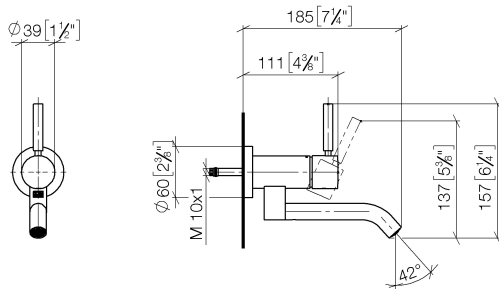

**META Wall-mounted single-lever basin mixer without pop-up waste -
Champagne (22kt Gold)**

META

36 805 660

- 185mm projection
- fixed spout
- circular, air-enriched flow
- hole diameter 35 mm
- rosette Ø 60 mm
- max. flow 5.7 l/min
- lead-free
- with single-point mounting
- This product can help a building meet the requirements of Green Building Rating Systems, e.g. LEED®, BREEAM®, DGNB

**META Wall-mounted single-lever basin mixer without pop-up waste -
Champagne (22kt Gold)**

META

36 805 660
mm [inches]

Flow rate chart

Certificates

LGA_38421.

WRAS_240102017.

**META Wall-mounted single-lever basin mixer without pop-up waste -
Champagne (22kt Gold)**

META

36 805 660

Parts for other
finishes can be found
here: [Chrome](#)

Spare parts list

No.	Item Number	Name	Quantity used	Delivery time
1	90 20 66 030 00-47	handle	1	30
2	09 28 30 043-47	cover	1	60
3	09 24 04 266 90	nut	1	2
4	09 14 10 120 90	seal	1	2
5	90 11 06 217 00-47	spout	1	30
6	90 15 05 042 00 90	cartridge	1	2
7	09 27 89 004-47	rosette	1	60
8	09 14 10 041 90	seal	1	2
9	90 30 11 296 00 90	flange	1	2