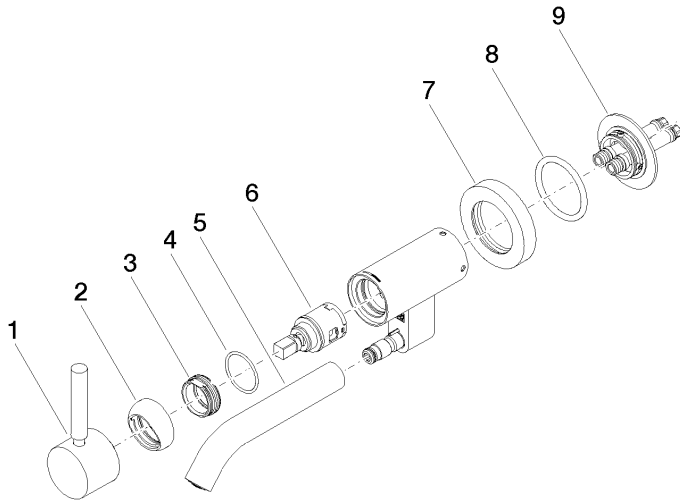

**META Wall-mounted single-lever basin mixer without pop-up waste -
Champagne (22kt Gold)**

META

36 805 660

- 185mm projection
- fixed spout
- circular, air-enriched flow
- hole diameter 35 mm
- rosette Ø 60 mm
- max. flow 5.7 l/min
- lead-free
- with single-point mounting
- This product can help a building meet the requirements of Green Building Rating Systems, e.g. LEED®, BREEAM®, DGNB

**META Wall-mounted single-lever basin mixer without pop-up waste -
Champagne (22kt Gold)**

META

36 805 660
mm [inches]

Flow rate chart

Certificates

LGA_38421.

WRAS_240102017.

**META Wall-mounted single-lever basin mixer without pop-up waste -
Champagne (22kt Gold)**

META

36 805 660

Parts for other
finishes can be found
here: [Chrome](#)

Spare parts list

No.	Item Number	Name	Quantity used	Delivery time
1	90 20 66 030 00-47	handle	1	30
2	09 28 30 043-47	cover	1	60
3	09 24 04 266 90	nut	1	2
4	09 14 10 120 90	seal	1	2
5	90 11 06 217 00-47	spout	1	30
6	90 15 05 042 00 90	cartridge	1	2
7	09 27 89 004-47	rosette	1	60
8	09 14 10 041 90	seal	1	2
9	90 30 11 296 00 90	flange	1	2