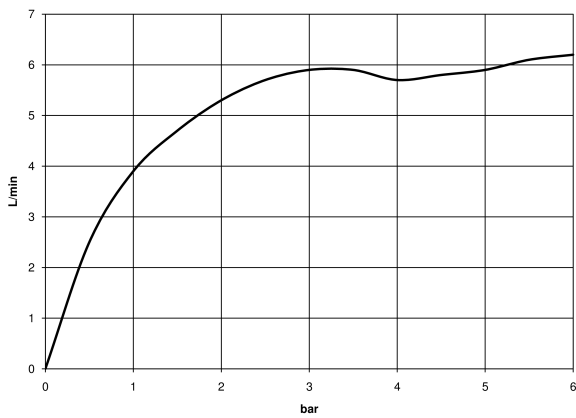

**META Wall-mounted single-lever basin mixer without pop-up waste -
Champagne (22kt Gold)**

META

36 805 660

- 185mm projection
- fixed spout
- circular, air-enriched flow
- hole diameter 35 mm
- rosette Ø 60 mm
- max. flow 5.7 l/min
- lead-free
- with single-point mounting
- This product can help a building meet the requirements of Green Building Rating Systems, e.g. LEED®, BREEAM®, DGNB

**META Wall-mounted single-lever basin mixer without pop-up waste -
Champagne (22kt Gold)**

META

36 805 660
mm [inches]

Flow rate chart

Certificates

LGA_38421.

WRAS_240102017.

**META Wall-mounted single-lever basin mixer without pop-up waste -
Champagne (22kt Gold)**