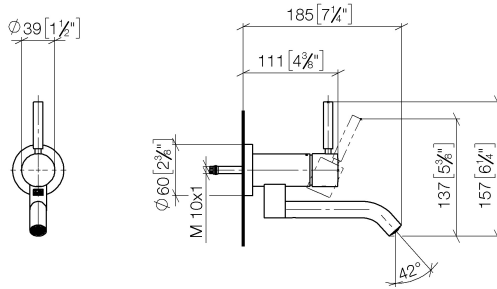

META Wall-mounted single-lever basin mixer without pop-up waste - Brushed Dark Platinum

META

36 805 660

- 185mm projection
- fixed spout
- circular, air-enriched flow
- hole diameter 35 mm
- rosette Ø 60 mm
- max. flow 5.7 l/min
- lead-free
- with single-point mounting
- This product can help a building meet the requirements of Green Building Rating Systems, e.g. LEED®, BREEAM®, DGNB

Required miscellaneous

- Concealed wall mounting -** 35 050 970 90
- min. recess depth 80 mm
 - max. recess depth 105 mm

36 805 660
mm [inches]

Flow rate chart

Certificates

LGA_38421.

WRAS_240102017.

36 805 660

Spare parts list

No.	Item Number	Name	Quantity used	Delivery time
1	90 20 66 030 00-99	handle	1	30
2	09 28 30 043-99	cover	1	30
3	09 24 04 266 90	nut	1	2
4	09 14 10 120 90	seal	1	2
5	90 11 06 217 00-99	spout	1	30
6	90 15 05 042 00 90	cartridge	1	2
7	09 27 89 004-99	rosette	1	30
8	09 14 10 041 90	seal	1	2
9	90 30 11 296 00 90	flange	1	2