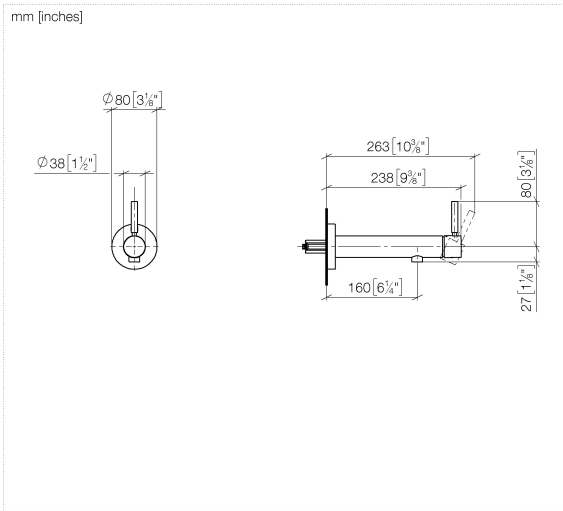

36 805 661

- 160mm projection
- fixed spout
- circular, air-enriched flow
- hole diameter 60 mm
- rosette Ø 78 mm
- max. spout flow rate 5.7 l/min
- lead-free
- with single-point mounting

	Chrome	36 805 661-00
	Brushed Platinum	36 805 661-06
	Dark Chrome	36 805 661-19
	Light Gold	36 805 661-26
	Brushed Light Gold	36 805 661-27
	Matte Black	36 805 661-33
	Brushed Bronze	36 805 661-42
	Brushed Champagne (22kt Gold)	36 805 661-46
	Champagne (22kt Gold)	36 805 661-47
	Brushed Chrome	36 805 661-93
	Brushed Dark Platinum	36 805 661-99

Required miscellaneous

- Concealed wall mounting -** 35 050 970 90
- min. recess depth 80 mm
 - max. recess depth 105 mm

36 805 661

Flow rate chart

36 805 661

Spare parts list

No.	Item Number	Name	Quantity used	Delivery time
1	90 30 11 232 00 90	disc	1	10
2	90 24 01 046 01 90	connection	2	10
3	90 27 66 026 00-00	rosette	1	10
4	09 31 11 144 90	pin	1	2
5	90 15 05 044 00 90	cartridge	1	2
6	09 24 04 266 90	nut	1	2
7	09 14 10 120 90	seal	1	2
8	09 28 30 043-00	cover	1	10
9	90 20 66 024 00-00	handle	1	10
10	90 23 01 168 00-00	aerator	1	10
11	90 30 30 229 00 90	screw	2	10