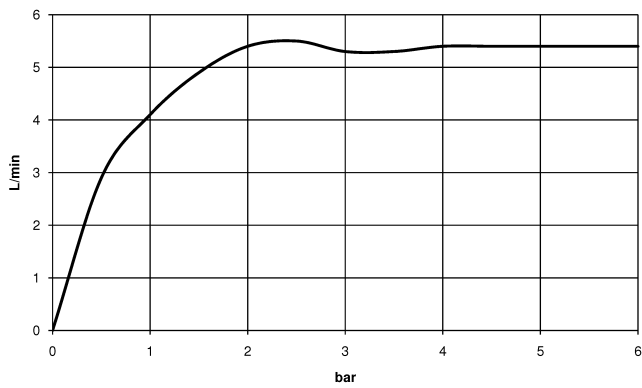

META Wall-mounted single-lever basin mixer without pop-up waste - Brushed Platinum

META

36 805 661

- 160mm projection
- fixed spout
- circular, air-enriched flow
- hole diameter 60 mm
- rosette Ø 78 mm
- max. spout flow rate 5.7 l/min
- lead-free
- with single-point mounting

Required miscellaneous

- Concealed wall mounting -** 35 050 970 90
- min. recess depth 80 mm
 - max. recess depth 105 mm

36 805 661

mm [inches]

Flow rate chart

36 805 661

Spare parts list

No.	Item Number	Name	Quantity used	Delivery time
1	90 30 11 232 00 90	disc	1	10
2	90 24 01 046 01 90	connection	2	10
3	90 27 66 026 00-06	rosette	1	-
Spare part can no longer be ordered, please order the replacement item				
4	09 31 11 144 90	pin	1	2
5	90 15 05 044 00 90	cartridge	1	2
6	09 24 04 266 90	nut	1	2
7	09 14 10 120 90	seal	1	2
8	09 28 30 043-06	cover	1	10
9	90 20 66 024 00-06	handle	1	10
10	90 23 01 168 00-06	aerator	1	10
11	90 30 30 229 00 90	screw	2	10