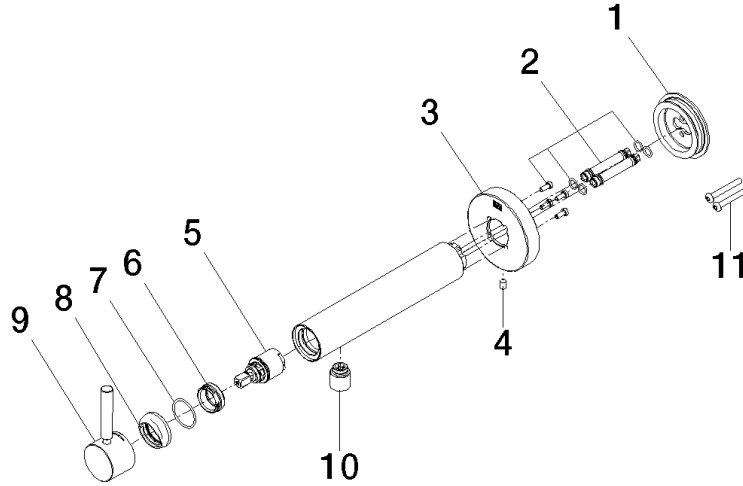

META Wall-mounted single-lever basin mixer without pop-up waste - Brushed Platinum

META

36 805 661

- 160mm projection
- fixed spout
- circular, air-enriched flow
- hole diameter 60 mm
- rosette Ø 78 mm
- max. spout flow rate 5.7 l/min
- lead-free
- with single-point mounting

Required miscellaneous

- Concealed wall mounting -** 35 050 970 90
- min. recess depth 80 mm
 - max. recess depth 105 mm

36 805 661

mm [inches]

Flow rate chart

36 805 661

Spare parts list

No.	Item Number	Name	Quantity used	Delivery time
1	90 30 11 232 00 90	disc	1	10
2	90 24 01 046 01 90	connection	2	10
3	90 27 66 026 00-06	rosette	1	-
Spare part can no longer be ordered, please order the replacement item				
4	09 31 11 144 90	pin	1	2
5	90 15 05 044 00 90	cartridge	1	2
6	09 24 04 266 90	nut	1	2
7	09 14 10 120 90	seal	1	2
8	09 28 30 043-06	cover	1	10
9	90 20 66 024 00-06	handle	1	10
10	90 23 01 168 00-06	aerator	1	10
11	90 30 30 229 00 90	screw	2	10