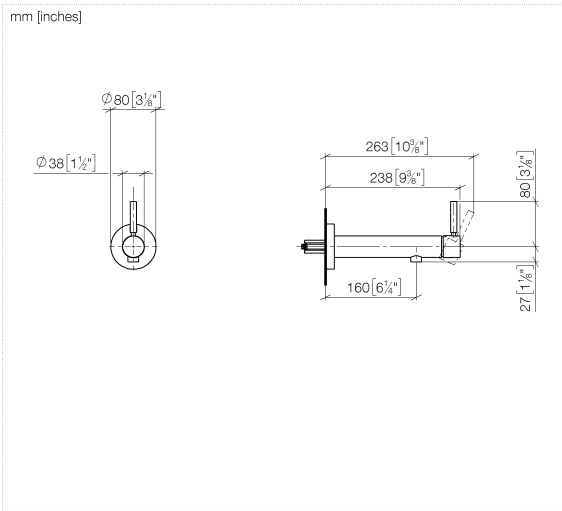

META Wall-mounted single-lever basin mixer without pop-up waste - Brushed Platinum

META

36 805 661

- 160mm projection
- fixed spout
- circular, air-enriched flow
- hole diameter 60 mm
- rosette Ø 78 mm
- max. spout flow rate 5.7 l/min
- lead-free
- with single-point mounting

Required miscellaneous

- Concealed wall mounting -** 35 050 970 90
- min. recess depth 80 mm
 - max. recess depth 105 mm

36 805 661

mm [inches]

Flow rate chart

36 805 661

Spare parts list

No.	Item Number	Name	Quantity used	Delivery time
1	90 30 11 232 00 90	disc	1	10
2	90 24 01 046 01 90	connection	2	10
3	90 27 66 026 00-06	rosette	1	-
Spare part can no longer be ordered, please order the replacement item				
4	09 31 11 144 90	pin	1	2
5	90 15 05 044 00 90	cartridge	1	2
6	09 24 04 266 90	nut	1	2
7	09 14 10 120 90	seal	1	2
8	09 28 30 043-06	cover	1	10
9	90 20 66 024 00-06	handle	1	10
10	90 23 01 168 00-06	aerator	1	10
11	90 30 30 229 00 90	screw	2	10