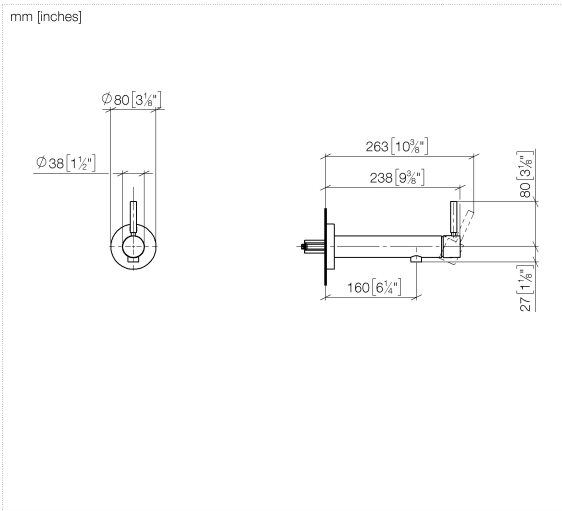

META Wall-mounted single-lever basin mixer without pop-up waste - Dark Chrome

META

36 805 661

- 160mm projection
- fixed spout
- circular, air-enriched flow
- hole diameter 60 mm
- rosette Ø 78 mm
- max. spout flow rate 5.7 l/min
- lead-free
- with single-point mounting

Required miscellaneous

- Concealed wall mounting -** 35 050 970 90
- min. recess depth 80 mm
 - max. recess depth 105 mm

36 805 661

mm [inches]

Flow rate chart

36 805 661

Spare parts list

No.	Item Number	Name	Quantity used	Delivery time
1	90 30 11 232 00 90	disc	1	10
2	90 24 01 046 01 90	connection	2	10
3	90 27 66 026 00-19	rosette	1	-
Spare part can no longer be ordered, please order the replacement item				
4	09 31 11 144 90	pin	1	2
5	90 15 05 044 00 90	cartridge	1	2
6	09 24 04 266 90	nut	1	2
7	09 14 10 120 90	seal	1	2
8	09 28 30 043-19	cover	1	20
9	90 20 66 024 00-19	handle	1	20
10	90 23 01 168 00-19	aerator	1	20
11	90 30 30 229 00 90	screw	2	10