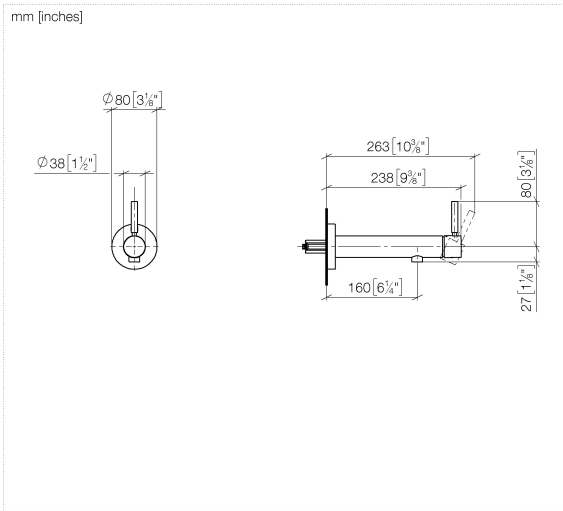

36 805 661

- 160mm projection
- fixed spout
- circular, air-enriched flow
- hole diameter 60 mm
- rosette Ø 78 mm
- max. spout flow rate 5.7 l/min
- lead-free
- with single-point mounting

	Light Gold	36 805 661-26
	Chrome	36 805 661-00
	Brushed Platinum	36 805 661-06
	Dark Chrome	36 805 661-19
	Brushed Light Gold	36 805 661-27
	Matte Black	36 805 661-33
	Brushed Bronze	36 805 661-42
	Brushed Champagne (22kt Gold)	36 805 661-46
	Champagne (22kt Gold)	36 805 661-47
	Brushed Chrome	36 805 661-93
	Brushed Dark Platinum	36 805 661-99

Required miscellaneous

	Concealed wall mounting - •min. recess depth 80 mm •max. recess depth 105 mm	35 050 970 90
---	---	---------------

36 805 661

Flow rate chart

36 805 661

Spare parts list

No.	Item Number	Name	Quantity used	Delivery time
1	90 30 11 232 00 90	disc	1	10
2	90 24 01 046 01 90	connection	2	10
3	90 27 66 026 00-26	rosette	1	-
Spare part can no longer be ordered, please order the replacement item				
4	09 31 11 144 90	pin	1	2
5	90 15 05 044 00 90	cartridge	1	2
6	09 24 04 266 90	nut	1	2
7	09 14 10 120 90	seal	1	2
8	09 28 30 043-26	cover	1	60
9	90 20 66 024 00-26	handle	1	30
10	90 23 01 168 00-26	aerator	1	30
11	90 30 30 229 00 90	screw	2	10