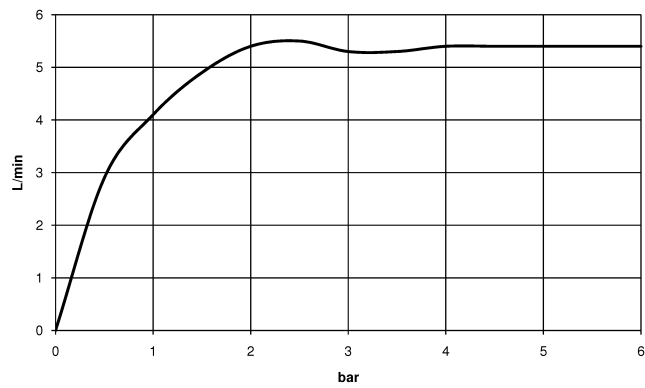

META Wall-mounted single-lever basin mixer without pop-up waste - Brushed Light Gold

META

36 805 661

- 160mm projection
- fixed spout
- circular, air-enriched flow
- hole diameter 60 mm
- rosette Ø 78 mm
- max. spout flow rate 5.7 l/min
- lead-free
- with single-point mounting

Required miscellaneous

- Concealed wall mounting -** 35 050 970 90
- min. recess depth 80 mm
 - max. recess depth 105 mm

36 805 661

mm [inches]

Flow rate chart

36 805 661

Spare parts list

No.	Item Number	Name	Quantity used	Delivery time
1	90 30 11 232 00 90	disc	1	10
2	90 24 01 046 01 90	connection	2	10
3	90 27 66 026 00-27	rosette	1	-
Spare part can no longer be ordered, please order the replacement item				
4	09 31 11 144 90	pin	1	2
5	90 15 05 044 00 90	cartridge	1	2
6	09 24 04 266 90	nut	1	2
7	09 14 10 120 90	seal	1	2
8	09 28 30 043-27	cover	1	60
9	90 20 66 024 00-27	handle	1	30
10	90 23 01 168 00-27	aerator	1	30
11	90 30 30 229 00 90	screw	2	10