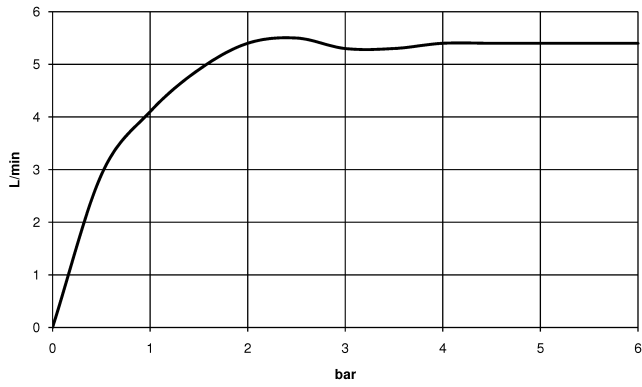

META Wall-mounted single-lever basin mixer without pop-up waste - Matte Black

META

36 805 661

- 160mm projection
- fixed spout
- circular, air-enriched flow
- hole diameter 60 mm
- rosette Ø 78 mm
- max. spout flow rate 5.7 l/min
- lead-free
- with single-point mounting

Required miscellaneous

- Concealed wall mounting -** 35 050 970 90
- min. recess depth 80 mm
 - max. recess depth 105 mm

36 805 661

mm [inches]

Flow rate chart

36 805 661

Spare parts list

No.	Item Number	Name	Quantity used	Delivery time
1	90 30 11 232 00 90	disc	1	10
2	90 24 01 046 01 90	connection	2	10
3	90 27 66 026 00-33	rosette	1	-
Spare part can no longer be ordered, please order the replacement item				
4	09 31 11 144 90	pin	1	2
5	90 15 05 044 00 90	cartridge	1	2
6	09 24 04 266 90	nut	1	2
7	09 14 10 120 90	seal	1	2
8	09 28 30 043-33	cover	1	30
9	90 20 66 024 00-33	handle	1	30
10	90 23 01 168 00-33	aerator	1	30
11	90 30 30 229 00 90	screw	2	10