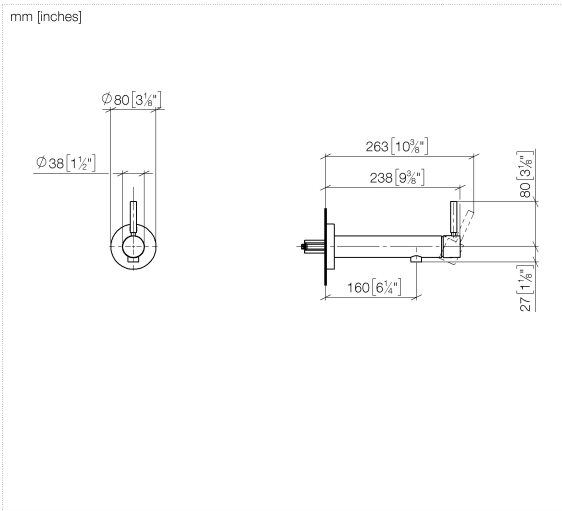

META Wall-mounted single-lever basin mixer without pop-up waste - Matte Black

META

36 805 661

- 160mm projection
- fixed spout
- circular, air-enriched flow
- hole diameter 60 mm
- rosette Ø 78 mm
- max. spout flow rate 5.7 l/min
- lead-free
- with single-point mounting

Required miscellaneous

- Concealed wall mounting -** 35 050 970 90
- min. recess depth 80 mm
 - max. recess depth 105 mm

36 805 661

mm [inches]

Flow rate chart

36 805 661

Spare parts list

No.	Item Number	Name	Quantity used	Delivery time
1	90 30 11 232 00 90	disc	1	10
2	90 24 01 046 01 90	connection	2	10
3	90 27 66 026 00-33	rosette	1	-
Spare part can no longer be ordered, please order the replacement item				
4	09 31 11 144 90	pin	1	2
5	90 15 05 044 00 90	cartridge	1	2
6	09 24 04 266 90	nut	1	2
7	09 14 10 120 90	seal	1	2
8	09 28 30 043-33	cover	1	30
9	90 20 66 024 00-33	handle	1	30
10	90 23 01 168 00-33	aerator	1	30
11	90 30 30 229 00 90	screw	2	10