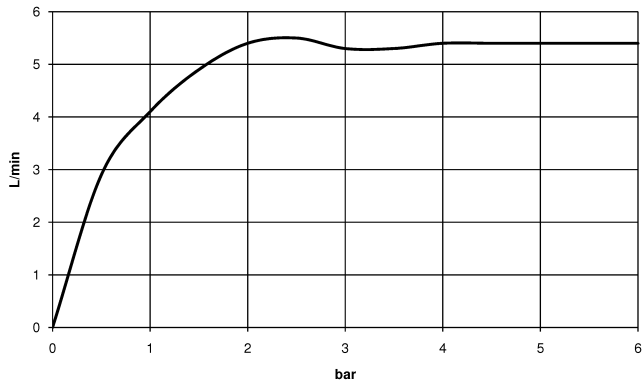

META Wall-mounted single-lever basin mixer without pop-up waste - Brushed Bronze

META

36 805 661

- 160mm projection
- fixed spout
- circular, air-enriched flow
- hole diameter 60 mm
- rosette Ø 78 mm
- max. spout flow rate 5.7 l/min
- lead-free
- with single-point mounting

36 805 661

mm [inches]

Flow rate chart

36 805 661
Parts for other
finishes can be found
here: Chrome

Spare parts list

No.	Item Number	Name	Quantity used	Delivery time
1	90 30 11 232 00 90	disc	1	10
2	90 24 01 046 01 90	connection	2	10
3	90 27 66 026 00-42	rosette	1	-
Spare part can no longer be ordered, please order the replacement item				
4	09 31 11 144 90	pin	1	2
5	90 15 05 044 00 90	cartridge	1	2
6	09 24 04 266 90	nut	1	2
7	09 14 10 120 90	seal	1	2
8	09 28 30 043-42	cover	1	60
9	90 20 66 024 00-42	handle	1	30
10	90 23 01 168 00-42	aerator	1	30
11	90 30 30 229 00 90	screw	2	10