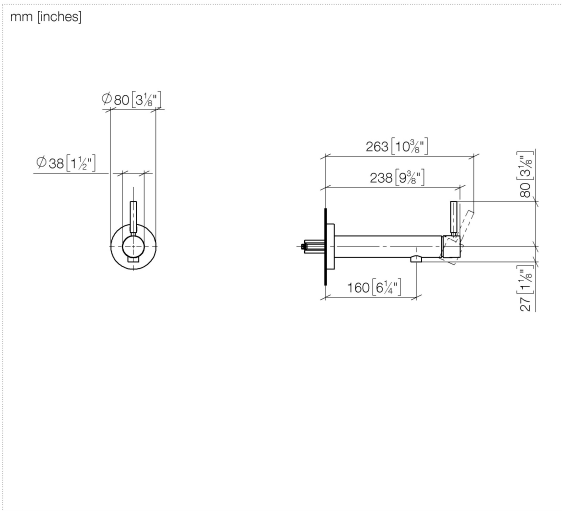

META Wall-mounted single-lever basin mixer without pop-up waste - Brushed Bronze

META

36 805 661

- 160mm projection
- fixed spout
- circular, air-enriched flow
- hole diameter 60 mm
- rosette Ø 78 mm
- max. spout flow rate 5.7 l/min
- lead-free
- with single-point mounting

36 805 661

mm [inches]

Flow rate chart

36 805 661
Parts for other
finishes can be found
here: Chrome

Spare parts list

No.	Item Number	Name	Quantity used	Delivery time
1	90 30 11 232 00 90	disc	1	10
2	90 24 01 046 01 90	connection	2	10
3	90 27 66 026 00-42	rosette	1	-
Spare part can no longer be ordered, please order the replacement item				
4	09 31 11 144 90	pin	1	2
5	90 15 05 044 00 90	cartridge	1	2
6	09 24 04 266 90	nut	1	2
7	09 14 10 120 90	seal	1	2
8	09 28 30 043-42	cover	1	60
9	90 20 66 024 00-42	handle	1	30
10	90 23 01 168 00-42	aerator	1	30
11	90 30 30 229 00 90	screw	2	10