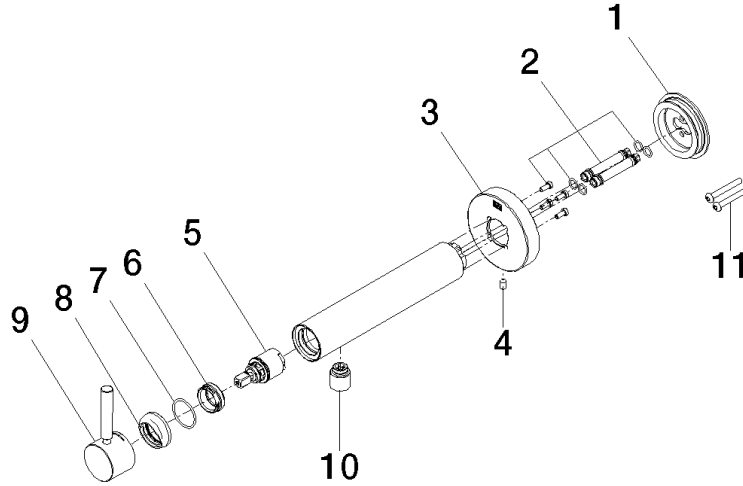

META Wall-mounted single-lever basin mixer without pop-up waste - Brushed Bronze

META

36 805 661

- 160mm projection
- fixed spout
- circular, air-enriched flow
- hole diameter 60 mm
- rosette Ø 78 mm
- max. spout flow rate 5.7 l/min
- lead-free
- with single-point mounting

36 805 661

mm [inches]

Flow rate chart

36 805 661
Parts for other
finishes can be found
here: Chrome

Spare parts list

No.	Item Number	Name	Quantity used	Delivery time
1	90 30 11 232 00 90	disc	1	10
2	90 24 01 046 01 90	connection	2	10
3	90 27 66 026 00-42	rosette	1	-
Spare part can no longer be ordered, please order the replacement item				
4	09 31 11 144 90	pin	1	2
5	90 15 05 044 00 90	cartridge	1	2
6	09 24 04 266 90	nut	1	2
7	09 14 10 120 90	seal	1	2
8	09 28 30 043-42	cover	1	60
9	90 20 66 024 00-42	handle	1	30
10	90 23 01 168 00-42	aerator	1	30
11	90 30 30 229 00 90	screw	2	10