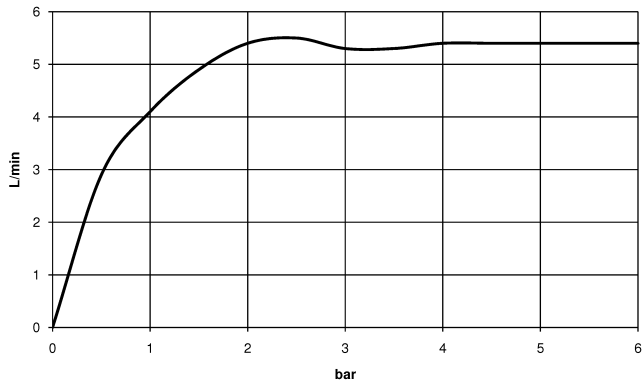

**META Wall-mounted single-lever basin mixer without pop-up waste - Brushed Champagne (22kt Gold)**

META

36 805 661

- 160mm projection
- fixed spout
- circular, air-enriched flow
- hole diameter 60 mm
- rosette Ø 78 mm
- max. spout flow rate 5.7 l/min
- lead-free
- with single-point mounting

**Required miscellaneous**

- Concealed wall mounting -** 35 050 970 90
- min. recess depth 80 mm
  - max. recess depth 105 mm

36 805 661

mm [inches]

Flow rate chart

36 805 661

**Spare parts list**

No.	Item Number	Name	Quantity used	Delivery time
1	90 30 11 232 00 90	disc	1	10
2	90 24 01 046 01 90	connection	2	10
3	90 27 66 026 00-46	rosette	1	-
Spare part can no longer be ordered, please order the replacement item				
4	09 31 11 144 90	pin	1	2
5	90 15 05 044 00 90	cartridge	1	2
6	09 24 04 266 90	nut	1	2
7	09 14 10 120 90	seal	1	2
8	09 28 30 043-46	cover	1	60
9	90 20 66 024 00-46	handle	1	30
10	90 23 01 168 00-46	aerator	1	30
11	90 30 30 229 00 90	screw	2	10