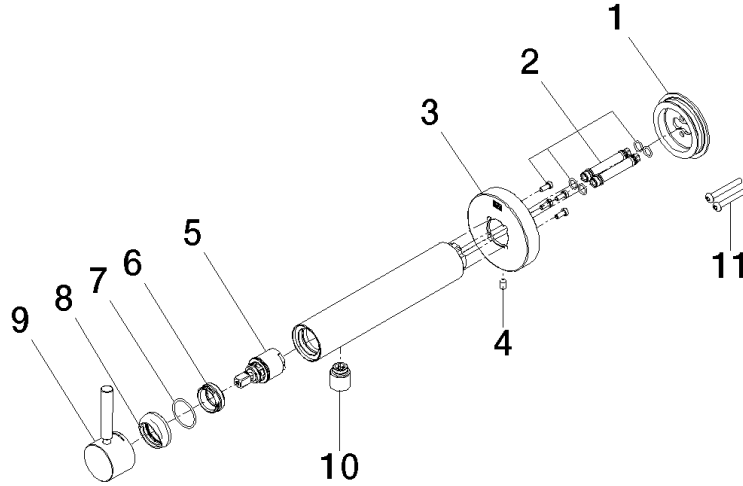

**META Wall-mounted single-lever basin mixer without pop-up waste - Brushed Champagne (22kt Gold)**

META

36 805 661

- 160mm projection
- fixed spout
- circular, air-enriched flow
- hole diameter 60 mm
- rosette Ø 78 mm
- max. spout flow rate 5.7 l/min
- lead-free
- with single-point mounting

**Required miscellaneous**

- Concealed wall mounting -** 35 050 970 90
- min. recess depth 80 mm
  - max. recess depth 105 mm

36 805 661

mm [inches]

Flow rate chart

36 805 661

**Spare parts list**

No.	Item Number	Name	Quantity used	Delivery time
1	90 30 11 232 00 90	disc	1	10
2	90 24 01 046 01 90	connection	2	10
3	90 27 66 026 00-46	rosette	1	-
Spare part can no longer be ordered, please order the replacement item				
4	09 31 11 144 90	pin	1	2
5	90 15 05 044 00 90	cartridge	1	2
6	09 24 04 266 90	nut	1	2
7	09 14 10 120 90	seal	1	2
8	09 28 30 043-46	cover	1	60
9	90 20 66 024 00-46	handle	1	30
10	90 23 01 168 00-46	aerator	1	30
11	90 30 30 229 00 90	screw	2	10