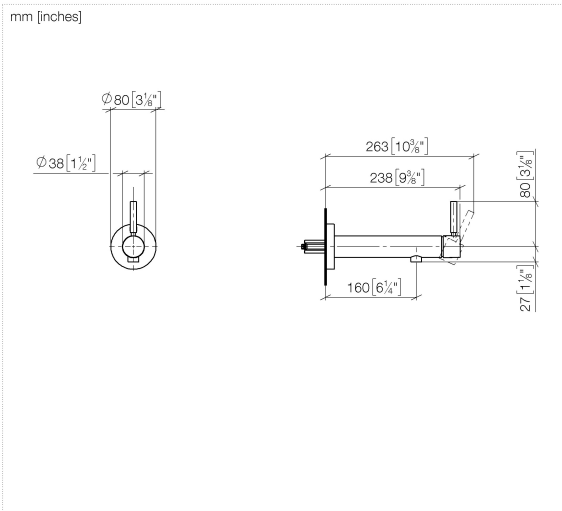

**META Wall-mounted single-lever basin mixer without pop-up waste - Brushed Champagne (22kt Gold)**

META

36 805 661

- 160mm projection
- fixed spout
- circular, air-enriched flow
- hole diameter 60 mm
- rosette Ø 78 mm
- max. spout flow rate 5.7 l/min
- lead-free
- with single-point mounting

**Required miscellaneous**

- Concealed wall mounting -** 35 050 970 90
- min. recess depth 80 mm
  - max. recess depth 105 mm

36 805 661

mm [inches]

Flow rate chart

36 805 661

**Spare parts list**

No.	Item Number	Name	Quantity used	Delivery time
1	90 30 11 232 00 90	disc	1	10
2	90 24 01 046 01 90	connection	2	10
3	90 27 66 026 00-46	rosette	1	-
Spare part can no longer be ordered, please order the replacement item				
4	09 31 11 144 90	pin	1	2
5	90 15 05 044 00 90	cartridge	1	2
6	09 24 04 266 90	nut	1	2
7	09 14 10 120 90	seal	1	2
8	09 28 30 043-46	cover	1	60
9	90 20 66 024 00-46	handle	1	30
10	90 23 01 168 00-46	aerator	1	30
11	90 30 30 229 00 90	screw	2	10