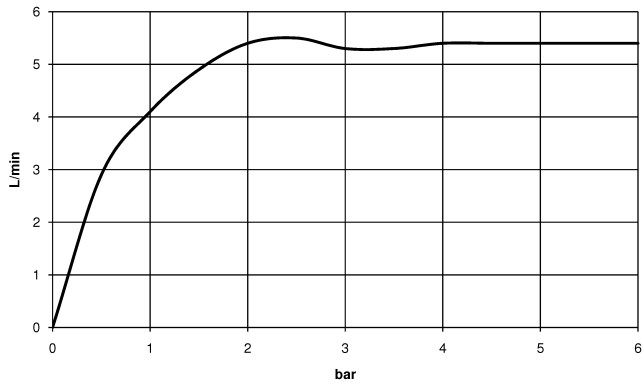

**META Wall-mounted single-lever basin mixer without pop-up waste -
Champagne (22kt Gold)**

META

36 805 661

- 160mm projection
- fixed spout
- circular, air-enriched flow
- hole diameter 60 mm
- rosette Ø 78 mm
- max. spout flow rate 5.7 l/min
- lead-free
- with single-point mounting

Required miscellaneous

- Concealed wall mounting -** 35 050 970 90
- min. recess depth 80 mm
 - max. recess depth 105 mm

36 805 661

mm [inches]

Flow rate chart

36 805 661

Spare parts list

No.	Item Number	Name	Quantity used	Delivery time
1	90 30 11 232 00 90	disc	1	10
2	90 24 01 046 01 90	connection	2	10
3	90 27 66 026 00-47	rosette	1	-
Spare part can no longer be ordered, please order the replacement item				
4	09 31 11 144 90	pin	1	2
5	90 15 05 044 00 90	cartridge	1	2
6	09 24 04 266 90	nut	1	2
7	09 14 10 120 90	seal	1	2
8	09 28 30 043-47	cover	1	60
9	90 20 66 024 00-47	handle	1	30
10	90 23 01 168 00-47	aerator	1	30
11	90 30 30 229 00 90	screw	2	10