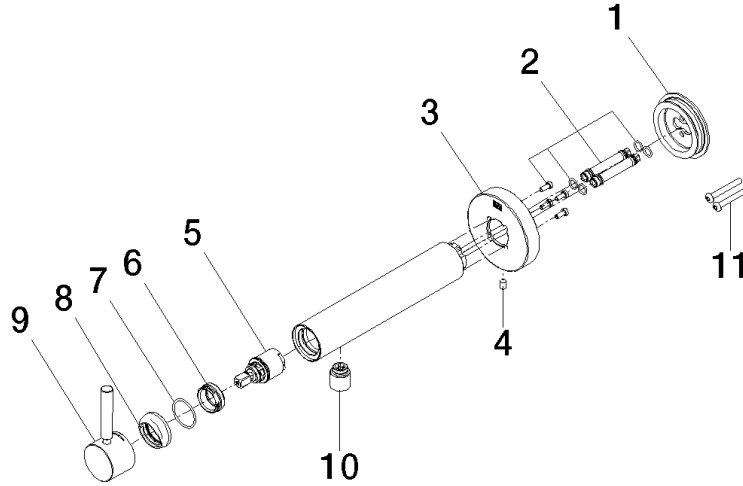

**META Wall-mounted single-lever basin mixer without pop-up waste -
Champagne (22kt Gold)**

META

36 805 661

- 160mm projection
- fixed spout
- circular, air-enriched flow
- hole diameter 60 mm
- rosette Ø 78 mm
- max. spout flow rate 5.7 l/min
- lead-free
- with single-point mounting

Required miscellaneous

- Concealed wall mounting -** 35 050 970 90
- min. recess depth 80 mm
 - max. recess depth 105 mm

36 805 661

mm [inches]

Flow rate chart

36 805 661

Spare parts list

No.	Item Number	Name	Quantity used	Delivery time
1	90 30 11 232 00 90	disc	1	10
2	90 24 01 046 01 90	connection	2	10
3	90 27 66 026 00-47	rosette	1	-
Spare part can no longer be ordered, please order the replacement item				
4	09 31 11 144 90	pin	1	2
5	90 15 05 044 00 90	cartridge	1	2
6	09 24 04 266 90	nut	1	2
7	09 14 10 120 90	seal	1	2
8	09 28 30 043-47	cover	1	60
9	90 20 66 024 00-47	handle	1	30
10	90 23 01 168 00-47	aerator	1	30
11	90 30 30 229 00 90	screw	2	10