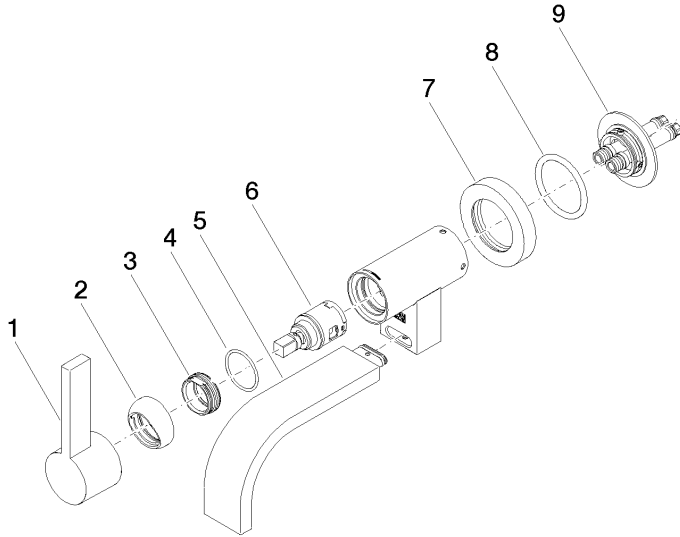

MEM Wall-mounted single-lever basin mixer without pop-up waste - Dark Chrome

MEM

36 805 782

- 185mm projection
- fixed spout
- rectangular, air-enriched flow
- hole diameter 35 mm
- rosette Ø 60 mm
- max. flow 5.7 l/min
- lead-free
- with single-point mounting
- This product can help a building meet the requirements of Green Building Rating Systems, e.g. LEED®, BREEAM®, DGNB
- WRAS 240102019

Required miscellaneous

- Concealed wall mounting -**
- max. recess depth 105 mm
 - min. recess depth 80 mm

35 050 970 90

36 805 782
mm [inches]

Flow rate chart

Certificates

LGA_38454.

WRAS_240102019.

36 805 782

Spare parts list

No.	Item Number	Name	Quantity used	Delivery time
1	90 20 87 003 00-19	handle	1	-
Spare part can no longer be ordered, please order the replacement item				
2	09 28 30 043-19	cover	1	20
3	09 24 04 266 90	nut	1	2
4	09 14 10 120 90	seal	1	2
5	90 28 22 361 00-19	spout	1	-
Spare part can no longer be ordered, please order the replacement item				
6	90 15 05 042 00 90	cartridge	1	2
7	09 27 89 004-19	rosette	1	20
8	09 14 10 041 90	seal	1	2
9	90 30 11 296 00 90	flange	1	2