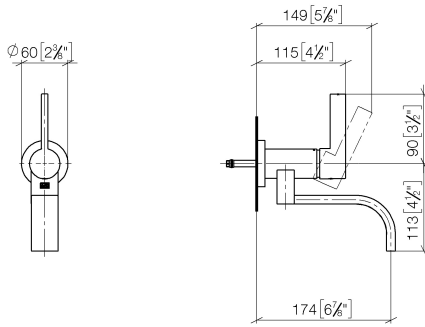

MEM Wall-mounted single-lever basin mixer without pop-up waste - Dark Chrome

MEM

36 805 782

- 185mm projection
- fixed spout
- rectangular, air-enriched flow
- hole diameter 35 mm
- rosette Ø 60 mm
- max. flow 5.7 l/min
- lead-free
- with single-point mounting
- This product can help a building meet the requirements of Green Building Rating Systems, e.g. LEED®, BREEAM®, DGNB
- WRAS 240102019

Required miscellaneous

- Concealed wall mounting -**
- max. recess depth 105 mm
 - min. recess depth 80 mm

35 050 970 90

36 805 782
mm [inches]

Flow rate chart

Certificates

LGA_38454.

WRAS_240102019.

36 805 782

Spare parts list

No.	Item Number	Name	Quantity used	Delivery time
1	90 20 87 003 00-19	handle	1	-
Spare part can no longer be ordered, please order the replacement item				
2	09 28 30 043-19	cover	1	20
3	09 24 04 266 90	nut	1	2
4	09 14 10 120 90	seal	1	2
5	90 28 22 361 00-19	spout	1	-
Spare part can no longer be ordered, please order the replacement item				
6	90 15 05 042 00 90	cartridge	1	2
7	09 27 89 004-19	rosette	1	20
8	09 14 10 041 90	seal	1	2
9	90 30 11 296 00 90	flange	1	2