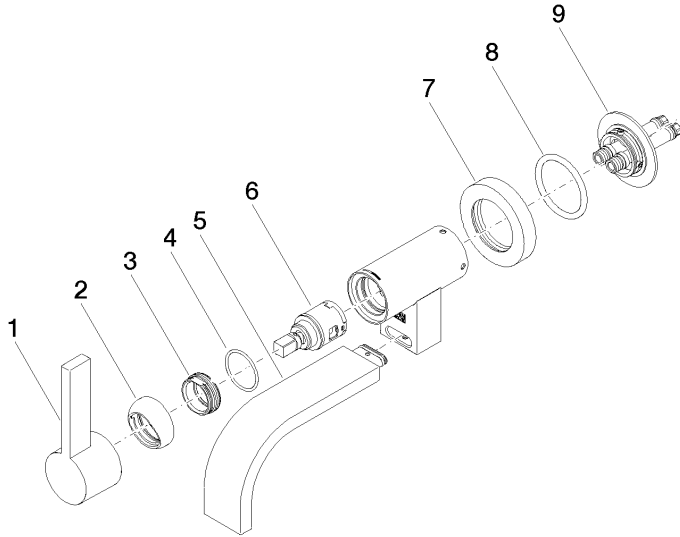

**MEM Wall-mounted single-lever basin mixer without pop-up waste - Brushed Durabronz (23kt Gold)**

MEM

36 805 782

- 185mm projection
- fixed spout
- rectangular, air-enriched flow
- hole diameter 35 mm
- rosette Ø 60 mm
- max. flow 5.7 l/min
- lead-free
- with single-point mounting
- This product can help a building meet the requirements of Green Building Rating Systems, e.g. LEED®, BREEAM®, DGNB

**Required miscellaneous**

- Concealed wall mounting -** 35 050 970 90
- max. recess depth 105 mm
  - min. recess depth 80 mm

**MEM Wall-mounted single-lever basin mixer without pop-up waste - Brushed Durabronz (23kt Gold)**

MEM

36 805 782  
mm [inches]

**Flow rate chart**

**Certificates**

LGA\_38454.

WRAS\_240102019.

36 805 782

**Spare parts list**

No.	Item Number	Name	Quantity used	Delivery time
1	90 20 87 003 00-28	handle	1	-
Spare part can no longer be ordered, please order the replacement item				
2	09 28 30 043-28	cover	1	20
3	09 24 04 266 90	nut	1	2
4	09 14 10 120 90	seal	1	2
5	90 28 22 361 00-28	spout	1	-
Spare part can no longer be ordered, please order the replacement item				
6	90 15 05 042 00 90	cartridge	1	2
7	09 27 89 004-28	rosette	1	20
8	09 14 10 041 90	seal	1	2
9	90 30 11 296 00 90	flange	1	2