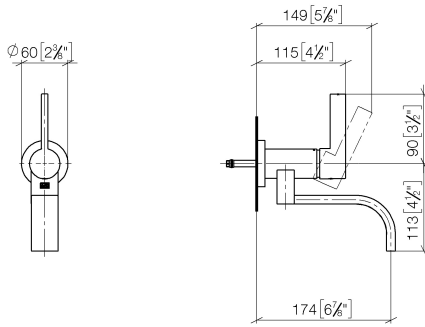

**MEM Wall-mounted single-lever basin mixer without pop-up waste - Brushed Durabronz (23kt Gold)**

MEM

36 805 782

- 185mm projection
- fixed spout
- rectangular, air-enriched flow
- hole diameter 35 mm
- rosette Ø 60 mm
- max. flow 5.7 l/min
- lead-free
- with single-point mounting
- This product can help a building meet the requirements of Green Building Rating Systems, e.g. LEED®, BREEAM®, DGNB

**Required miscellaneous**

- Concealed wall mounting -** 35 050 970 90
- max. recess depth 105 mm
  - min. recess depth 80 mm

**MEM Wall-mounted single-lever basin mixer without pop-up waste - Brushed Durabronz (23kt Gold)**

MEM

36 805 782  
mm [inches]

**Flow rate chart**

**Certificates**

LGA\_38454.

WRAS\_240102019.

36 805 782

**Spare parts list**

No.	Item Number	Name	Quantity used	Delivery time
1	90 20 87 003 00-28	handle	1	-
Spare part can no longer be ordered, please order the replacement item				
2	09 28 30 043-28	cover	1	20
3	09 24 04 266 90	nut	1	2
4	09 14 10 120 90	seal	1	2
5	90 28 22 361 00-28	spout	1	-
Spare part can no longer be ordered, please order the replacement item				
6	90 15 05 042 00 90	cartridge	1	2
7	09 27 89 004-28	rosette	1	20
8	09 14 10 041 90	seal	1	2
9	90 30 11 296 00 90	flange	1	2