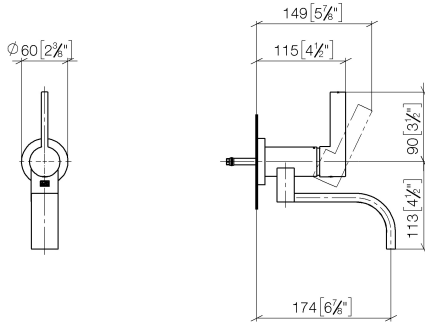

MEM Wall-mounted single-lever basin mixer without pop-up waste - Brushed Champagne (22kt Gold)

MEM

36 805 782

- 185mm projection
- fixed spout
- rectangular, air-enriched flow
- hole diameter 35 mm
- rosette Ø 60 mm
- max. flow 5.7 l/min
- lead-free
- with single-point mounting
- This product can help a building meet the requirements of Green Building Rating Systems, e.g. LEED®, BREEAM®, DGNB
- WRAS 240102019

Required miscellaneous

- Concealed wall mounting -**
- max. recess depth 105 mm
 - min. recess depth 80 mm

35 050 970 90

**MEM Wall-mounted single-lever basin mixer without pop-up waste - Brushed
Champagne (22kt Gold)**

MEM

36 805 782
mm [inches]

Flow rate chart

Certificates

LGA_38454.

WRAS_240102019.

36 805 782

Spare parts list

No.	Item Number	Name	Quantity used	Delivery time
1	90 20 87 003 00-46	handle	1	-
Spare part can no longer be ordered, please order the replacement item				
2	09 28 30 043-46	cover	1	60
3	09 24 04 266 90	nut	1	2
4	09 14 10 120 90	seal	1	2
5	90 28 22 361 00-46	spout	1	-
Spare part can no longer be ordered, please order the replacement item				
6	90 15 05 042 00 90	cartridge	1	2
7	09 27 89 004-46	rosette	1	60
8	09 14 10 041 90	seal	1	2
9	90 30 11 296 00 90	flange	1	2