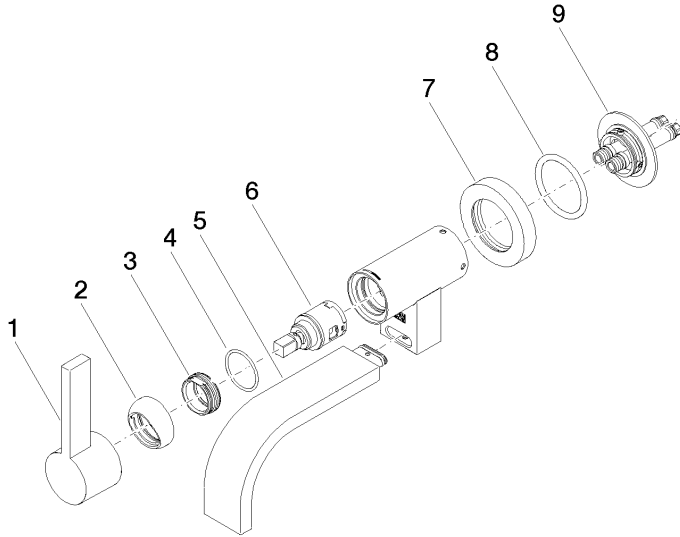

MEM Wall-mounted single-lever basin mixer without pop-up waste - Brushed Champagne (22kt Gold)

MEM

36 805 782

- 185mm projection
- fixed spout
- rectangular, air-enriched flow
- hole diameter 35 mm
- rosette Ø 60 mm
- max. flow 5.7 l/min
- lead-free
- with single-point mounting
- This product can help a building meet the requirements of Green Building Rating Systems, e.g. LEED®, BREEAM®, DGNB
- WRAS 240102019

Required miscellaneous

- Concealed wall mounting -**
- max. recess depth 105 mm
 - min. recess depth 80 mm

35 050 970 90

**MEM Wall-mounted single-lever basin mixer without pop-up waste - Brushed
Champagne (22kt Gold)**

MEM

36 805 782
mm [inches]

Flow rate chart

Certificates

LGA_38454.

WRAS_240102019.

36 805 782

Spare parts list

No.	Item Number	Name	Quantity used	Delivery time
1	90 20 87 003 00-46	handle	1	-
Spare part can no longer be ordered, please order the replacement item				
2	09 28 30 043-46	cover	1	60
3	09 24 04 266 90	nut	1	2
4	09 14 10 120 90	seal	1	2
5	90 28 22 361 00-46	spout	1	-
Spare part can no longer be ordered, please order the replacement item				
6	90 15 05 042 00 90	cartridge	1	2
7	09 27 89 004-46	rosette	1	60
8	09 14 10 041 90	seal	1	2
9	90 30 11 296 00 90	flange	1	2