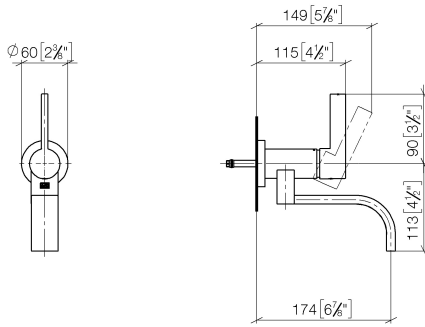

**MEM Wall-mounted single-lever basin mixer without pop-up waste -
Champagne (22kt Gold)**

MEM

36 805 782

- 185mm projection
- fixed spout
- rectangular, air-enriched flow
- hole diameter 35 mm
- rosette Ø 60 mm
- max. flow 5.7 l/min
- lead-free
- with single-point mounting
- This product can help a building meet the requirements of Green Building Rating Systems, e.g. LEED®, BREEAM®, DGNB
- WRAS 240102019

Required miscellaneous

- | | | |
|---|----------------------------------|---------------|
|  | Concealed wall mounting - | 35 050 970 90 |
| | • max. recess depth 105 mm | |
| | • min. recess depth 80 mm | |

**MEM Wall-mounted single-lever basin mixer without pop-up waste -
Champagne (22kt Gold)**

MEM

36 805 782
mm [inches]

Flow rate chart

Certificates

LGA_38454.

WRAS_240102019.

36 805 782