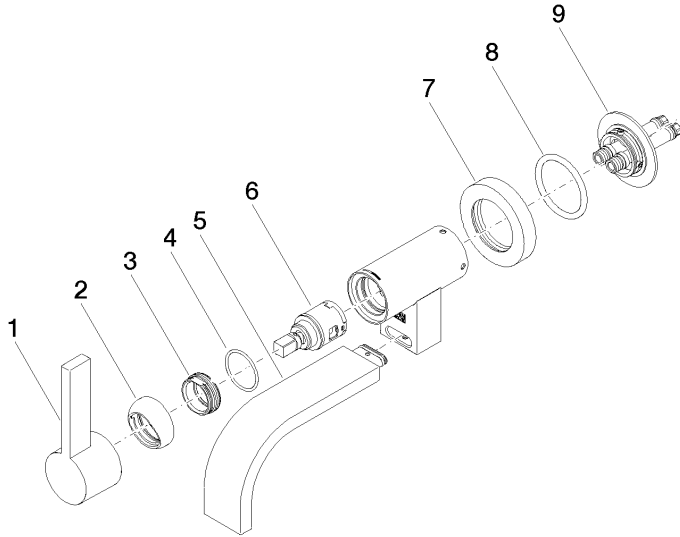

**MEM Wall-mounted single-lever basin mixer without pop-up waste -
Champagne (22kt Gold)**

MEM

36 805 782

- 185mm projection
- fixed spout
- rectangular, air-enriched flow
- hole diameter 35 mm
- rosette Ø 60 mm
- max. flow 5.7 l/min
- lead-free
- with single-point mounting
- This product can help a building meet the requirements of Green Building Rating Systems, e.g. LEED®, BREEAM®, DGNB
- WRAS 240102019

**MEM Wall-mounted single-lever basin mixer without pop-up waste -
Champagne (22kt Gold)**

MEM

36 805 782
mm [inches]

Flow rate chart

Certificates

LGA_38454.

WRAS_240102019.

36 805 782

Spare parts list

No.	Item Number	Name	Quantity used	Delivery time
1	90 20 87 003 00-47	handle	1	-
Spare part can no longer be ordered, please order the replacement item				
2	09 28 30 043-47	cover	1	60
3	09 24 04 266 90	nut	1	2
4	09 14 10 120 90	seal	1	2
5	90 28 22 361 00-47	spout	1	-
Spare part can no longer be ordered, please order the replacement item				
6	90 15 05 042 00 90	cartridge	1	2
7	09 27 89 004-47	rosette	1	60
8	09 14 10 041 90	seal	1	2
9	90 30 11 296 00 90	flange	1	2