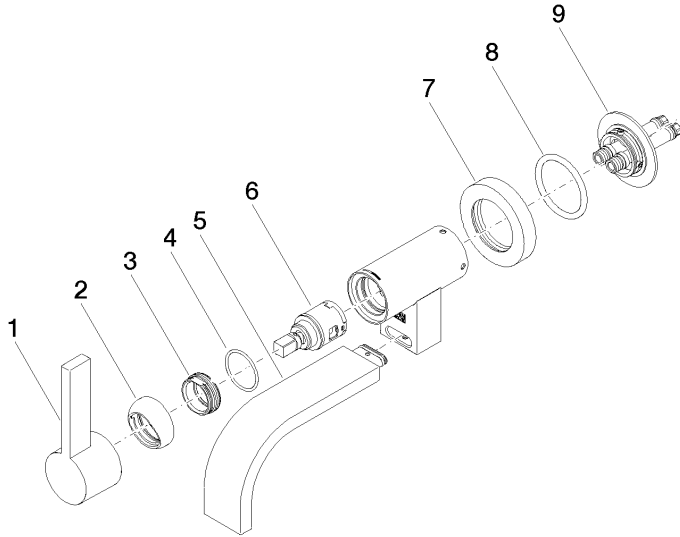

MEM Wall-mounted single-lever basin mixer without pop-up waste - Brushed Dark Platinum

MEM

36 805 782

- 185mm projection
- fixed spout
- rectangular, air-enriched flow
- hole diameter 35 mm
- rosette Ø 60 mm
- max. flow 5.7 l/min
- lead-free
- with single-point mounting
- This product can help a building meet the requirements of Green Building Rating Systems, e.g. LEED®, BREEAM®, DGNB
- WRAS 240102019

Required miscellaneous

- Concealed wall mounting -** 35 050 970 90
- max. recess depth 105 mm
 - min. recess depth 80 mm

**MEM Wall-mounted single-lever basin mixer without pop-up waste - Brushed
Dark Platinum**

MEM

36 805 782
mm [inches]

Flow rate chart

Certificates

LGA_38454.

WRAS_240102019.

36 805 782

Spare parts list

No.	Item Number	Name	Quantity used	Delivery time
1	90 20 87 003 00-99	handle	1	-
Spare part can no longer be ordered, please order the replacement item				
2	09 28 30 043-99	cover	1	30
3	09 24 04 266 90	nut	1	2
4	09 14 10 120 90	seal	1	2
5	90 28 22 361 00-99	spout	1	-
Spare part can no longer be ordered, please order the replacement item				
6	90 15 05 042 00 90	cartridge	1	2
7	09 27 89 004-99	rosette	1	30
8	09 14 10 041 90	seal	1	2
9	90 30 11 296 00 90	flange	1	2