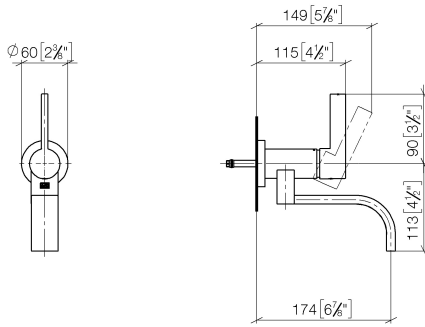

MEM Wall-mounted single-lever basin mixer without pop-up waste - Brushed Dark Platinum

MEM

36 805 782

- 185mm projection
- fixed spout
- rectangular, air-enriched flow
- hole diameter 35 mm
- rosette Ø 60 mm
- max. flow 5.7 l/min
- lead-free
- with single-point mounting
- This product can help a building meet the requirements of Green Building Rating Systems, e.g. LEED®, BREEAM®, DGNB
- WRAS 240102019

Required miscellaneous

- Concealed wall mounting -** 35 050 970 90
- max. recess depth 105 mm
 - min. recess depth 80 mm

**MEM Wall-mounted single-lever basin mixer without pop-up waste - Brushed
Dark Platinum**

MEM

36 805 782
mm [inches]

Flow rate chart

Certificates

LGA_38454.

WRAS_240102019.

36 805 782

Spare parts list

No.	Item Number	Name	Quantity used	Delivery time
1	90 20 87 003 00-99	handle	1	-
Spare part can no longer be ordered, please order the replacement item				
2	09 28 30 043-99	cover	1	30
3	09 24 04 266 90	nut	1	2
4	09 14 10 120 90	seal	1	2
5	90 28 22 361 00-99	spout	1	-
Spare part can no longer be ordered, please order the replacement item				
6	90 15 05 042 00 90	cartridge	1	2
7	09 27 89 004-99	rosette	1	30
8	09 14 10 041 90	seal	1	2
9	90 30 11 296 00 90	flange	1	2