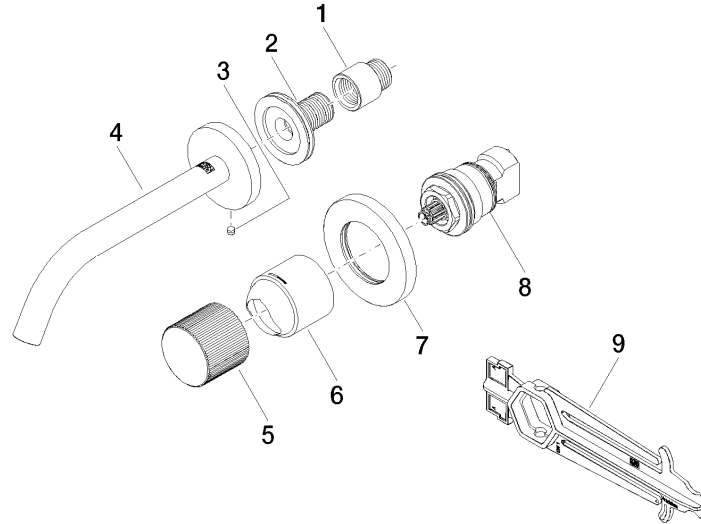

### Certificates

---

WRAS\_2010

DVGW\_DW-  
6512DN0

LGA\_29

**META META PURE Wall-mounted single-lever basin mixer without pop-up waste - Brushed Platinum**

36 860 664 Product version from 7/1/2023

**Spare parts list**

No.	Item Number	Name	Quantity used	Delivery time
1	09 24 03 072 10 90	nipple	1	2
2	90 24 03 280 00 90	nipple	1	2
3	09 31 11 112 90	pin	1	60
4	90 28 22 323 00-06	spout	1	10
5	09 20 66 010-06	handle	1	10
6	09 11 02 389-06	cover	1	10
7	90 27 62 011 00-06	rosette	1	10
8	90 90 03 169 02 90	top	1	2
9	90 30 09 064 00 90	key	1	2