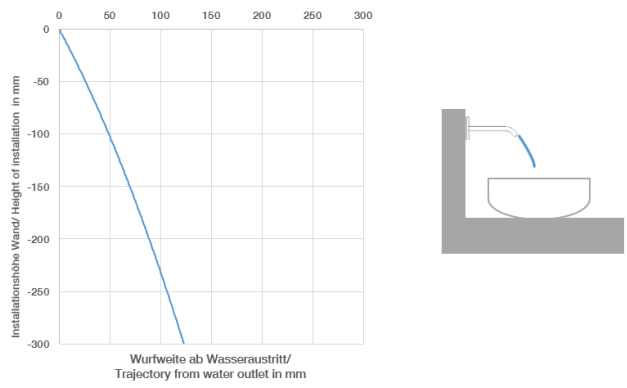

**META META PURE Wall-mounted single-lever basin mixer without pop-up waste - Brushed Platinum**

36 860 664 Product version from 7/1/2023

- 190mm projection
- fixed spout
- circular, air-enriched flow
- hole diameter spout 37 mm
- hole diameter single-lever mixer 57 mm
- rosette for spout Ø 55mm
- rosette for mixer Ø 78mm
- max. flow 5.7 l/min
- lead-free
- This product can help a building meet the requirements of Green Building Rating Systems, e.g. LEED®, BREEAM®, DGNB
- WRAS

**Required miscellaneous**

**Concealed wall-mounted single-lever mixer -** 35 860 970 90

- max. recess depth mm
- min. recess depth mm
- mixer can be placed above, to the left or to the right of the spout.

# META META PURE Wall-mounted single-lever basin mixer without pop-up waste - Brushed Platinum

36 860 664 Product version from 7/1/2023  
mm [inches]

Flow rate chart

Trajectory diagram