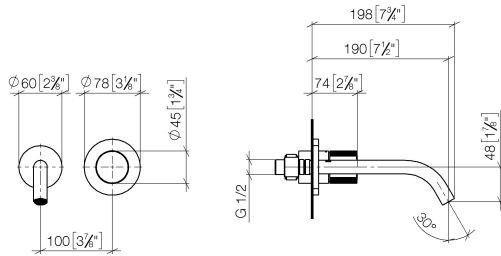

**META META PURE Wall-mounted single-lever basin mixer without pop-up waste - Brushed Platinum**

36 860 664 Product version from 7/1/2023

- 190mm projection
- fixed spout
- circular, air-enriched flow
- hole diameter spout 37 mm
- hole diameter single-lever mixer 57 mm
- rosette for spout Ø 55mm
- rosette for mixer Ø 78mm
- max. flow 5.7 l/min
- lead-free
- This product can help a building meet the requirements of Green Building Rating Systems, e.g. LEED®, BREEAM®, DGNB
- WRAS

**Required miscellaneous**

**Concealed wall-mounted single-lever mixer -** 35 860 970 90

- max. recess depth mm
- min. recess depth mm
- mixer can be placed above, to the left or to the right of the spout.

# META META PURE Wall-mounted single-lever basin mixer without pop-up waste - Brushed Platinum

36 860 664 Product version from 7/1/2023  
mm [inches]

Flow rate chart

Trajectory diagram

No.	Item Number	Name	Quantity used	Delivery time
1	09 24 03 072 10 90	nipple	1	2
2	90 24 03 280 00 90	nipple	1	2
3	09 31 11 112 90	pin	1	60
4	90 28 22 323 00-06	spout	1	10
5	09 20 66 010-06	handle	1	10
6	09 11 02 389-06	cover	1	10
7	90 27 62 011 00-06	rosette	1	10
8	90 90 03 169 02 90	top	1	2
9	90 30 09 064 00 90	key	1	2