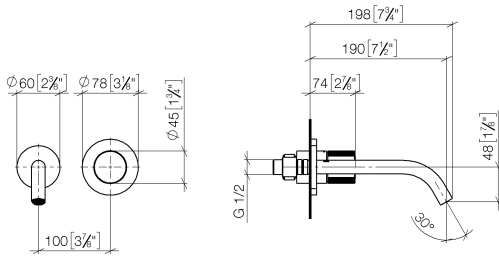

META META PURE Wall-mounted single-lever basin mixer without pop-up waste - Brushed Champagne (22kt Gold)

36 860 664 Product version from 7/1/2023

- 190mm projection
- fixed spout
- circular, air-enriched flow
- hole diameter spout 37 mm
- hole diameter single-lever mixer 57 mm
- rosette for spout Ø 55mm
- rosette for mixer Ø 78mm
- max. flow 5.7 l/min
- lead-free
- This product can help a building meet the requirements of Green Building Rating Systems, e.g. LEED®, BREEAM®, DGNB
- WRAS

META META PURE Wall-mounted single-lever basin mixer without pop-up waste - Brushed Champagne (22kt Gold)

36 860 664 Product version from 7/1/2023
mm [inches]

Flow rate chart

Trajectory diagram

Codes & Standards

DIN 4109

EN 817

ISO 3822

Ü-Zeichen

META META PURE Wall-mounted single-lever basin mixer without pop-up waste - Brushed Champagne (22kt Gold)

36 860 664 Product version from 7/1/2023

Certificates

DVGW_DW-
6512DN0

Spare parts list

No.	Item Number	Name	Quantity used	Delivery time
1	09 24 03 072 10 90	nipple	1	2
2	90 24 03 280 00 90	nipple	1	2
3	09 31 11 112 90	pin	1	60
4	90 28 22 323 00-46	spout	1	30
5	09 20 66 010-46	handle	1	30
6	09 11 02 389-46	cover	1	-
Spare part can no longer be ordered, please order the replacement item				
7	90 27 62 011 00-46	rosette	1	30
8	90 90 03 169 02 90	top	1	2
9	90 30 09 064 00 90	key	1	2