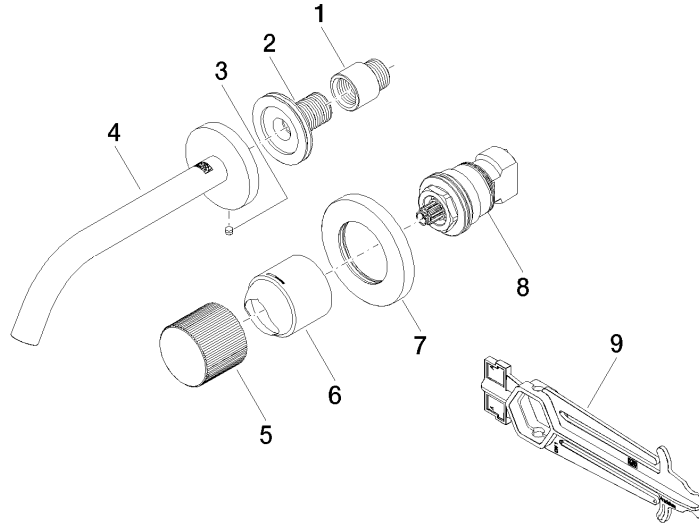

META META PURE Wall-mounted single-lever basin mixer without pop-up waste - Brushed Champagne (22kt Gold)

36 860 664 Product version from 7/1/2023

- 190mm projection
- fixed spout
- circular, air-enriched flow
- hole diameter spout 37 mm
- hole diameter single-lever mixer 57 mm
- rosette for spout Ø 55mm
- rosette for mixer Ø 78mm
- max. flow 5.7 l/min
- lead-free
- This product can help a building meet the requirements of Green Building Rating Systems, e.g. LEED®, BREEAM®, DGNB
- WRAS

DIN 4109

EN 817

ISO 3822

Ü-Zeichen

META META PURE Wall-mounted single-lever basin mixer without pop-up waste - Brushed Champagne (22kt Gold)

36 860 664 Product version from 7/1/2023

Certificates

DVGW_DW-
6512DN0

LGA_29

META META PURE Wall-mounted single-lever basin mixer without pop-up waste - Brushed Champagne (22kt Gold)

36 860 664 Product version from 7/1/2023

Parts for other finishes can be found here: [Chrome](#)

Spare parts list

No.	Item Number	Name	Quantity used	Delivery time
1	09 24 03 072 10 90	nipple	1	2
2	90 24 03 280 00 90	nipple	1	2
3	09 31 11 112 90	pin	1	60
4	90 28 22 323 00-46	spout	1	30
5	09 20 66 010-46	handle	1	30
6	09 11 02 389-46	cover	1	-
Spare part can no longer be ordered, please order the replacement item				
7	90 27 62 011 00-46	rosette	1	30
8	90 90 03 169 02 90	top	1	2
9	90 30 09 064 00 90	key	1	2