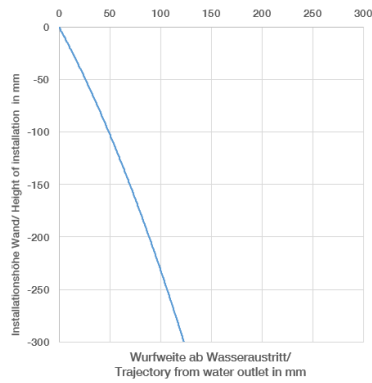

META META PURE Wall-mounted single-lever basin mixer without pop-up waste - Brushed Champagne (22kt Gold)

36 860 664 Product version from 7/1/2023

- 190mm projection
- fixed spout
- circular, air-enriched flow
- hole diameter spout 37 mm
- hole diameter single-lever mixer 57 mm
- rosette for spout Ø 55mm
- rosette for mixer Ø 78mm
- max. flow 5.7 l/min
- lead-free
- This product can help a building meet the requirements of Green Building Rating Systems, e.g. LEED®, BREEAM®, DGNB
- WRAS

META META PURE Wall-mounted single-lever basin mixer without pop-up waste - Brushed Champagne (22kt Gold)

36 860 664 Product version from 7/1/2023
mm [inches]

Flow rate chart

Trajectory diagram

Codes & Standards