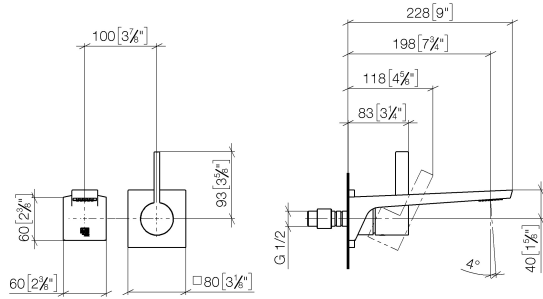

CL.1 Wall-mounted single-lever basin mixer without pop-up waste - Chrome

36 860 705 Product version from 7/1/2023

- 198mm projection
- fixed spout
- rectangular spray pattern with 40 individual jets
- hole diameter spout 37 mm
- hole diameter single-lever mixer 57 mm
- rosette 80 x 80 mm
- max. flow 4.5 l/min
- lead-free
- This product can help a building meet the requirements of Green Building Rating Systems, e.g. LEED®, BREEAM®, DGNB

- Concealed wall-mounted single-lever mixer on right -** 35 816 970 90
- NOTE: Not suitable for concealed installation. Connection by means of angle valves, mounted with screws to back wall.

Required miscellaneous

- Concealed wall-mounted single-lever mixer -** 35 860 970 90
- max. recess depth mm
 - min. recess depth mm
 - mixer can be placed above, to the left or to the right of the spout.

CL.1 Wall-mounted single-lever basin mixer without pop-up waste - Chrome

36 860 705 Product version from 7/1/2023

mm [inches]

Flow rate chart

Codes & Standards

ASME A112.18.1 cUPC DIN 4109 EN 817

EPA WaterSense ISO 3822 NSF372 NSF61

Ü-Zeichen WaterSense

CL.1 Wall-mounted single-lever basin mixer without pop-up waste - Chrome