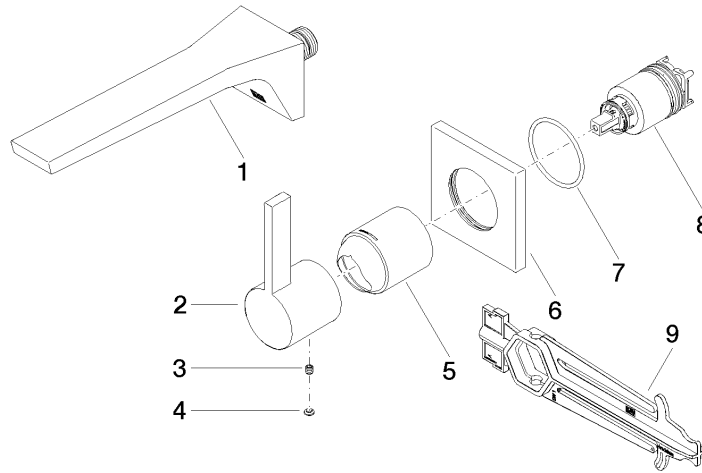

- Concealed wall-mounted single-lever mixer -** 35 860 970 90
- max. recess depth mm
 - min. recess depth mm
 - mixer can be placed above, to the left or to the right of the spout.

CL.1 Wall-mounted single-lever basin mixer without pop-up waste - Chrome

36 860 705 Product version from 7/1/2023

mm [inches]

Flow rate chart

Codes & Standards

ASME A112.18.1 cUPC DIN 4109 EN 817

EPA WaterSense ISO 3822 NSF372 NSF61

Ü-Zeichen WaterSense

CL.1 Wall-mounted single-lever basin mixer without pop-up waste - Chrome

CL.1 Wall-mounted single-lever basin mixer without pop-up waste - Chrome

36 860 705 Product version from 7/1/2023

Spare parts list

No.	Item Number	Name	Quantity used	Delivery time
1	13 800 705-00	CL.1 Wall-mounted basin spout without pop-up waste - Chrome	1	2
2	09 20 70 050-00	handle	1	10
3	90 31 11 030 00 90	pin	1	2
4	90 31 20 087 00-00	plug	1	10
5	09 11 02 288-00	cover	1	10
6	09 27 78 039-00	rosette	1	10
7	90 14 10 049 00 90	seal	1	2
8	90 15 05 064 01 90	cartridge	1	2
9	90 30 09 064 00 90	key	1	2