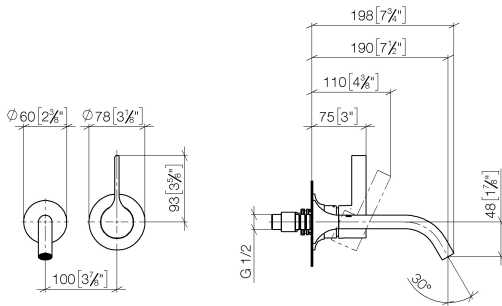

VAIA Wall-mounted single-lever basin mixer without pop-up waste - Brushed Durabronze (23kt Gold)

VAIA

36 860 809

- 190mm projection
- fixed spout
- circular, air-enriched flow
- hole diameter spout 37 mm
- hole diameter single-lever mixer 57 mm
- rosette for single-lever mixer Ø 78mm
- rosette for spout Ø 60mm
- max. flow 5.7 l/min
- lead-free
- This product can help a building meet the requirements of Green Building Rating Systems, e.g. LEED®, BREEAM®, DGNB
- WRAS 2107018

Required miscellaneous

Concealed wall-mounted single-lever mixer mixer on right - 35 816 970 90
 ●NOTE:Not suitable for concealed installation.Connection by means of angle valves, mounted with screws to back wall.

Required miscellaneous

Concealed wall-mounted single-lever mixer - 35 860 970 90
 ●max. recess depth 95 mm
 ●min. recess depth 80 mm

36 860 809
mm [inches]

Flow rate chart

Trajectory diagram

Certificates

DVGW_DW- WRAS_2107018. LGA_29898.
6512DN0435.

36 860 809

Spare parts list

No.	Item Number	Name	Quantity used	Delivery time
1	09 24 03 072 10 90	nipple	1	2
2	13 800 809-28	VAIA Wall-mounted basin spout without pop-up waste - Brushed Durabronz (23kt Gold)	1	20
3	09 20 80 021-28	handle	1	20
4	90 31 11 063 00 90	pin	1	2
5	90 31 20 087 00-28	plug	1	20
6	09 11 02 288-28	cover	1	20
7	90 27 80 012 00-28	rosette	1	20
8	90 15 05 064 01 90	cartridge	1	2
9	90 30 09 064 00 90	key	1	2