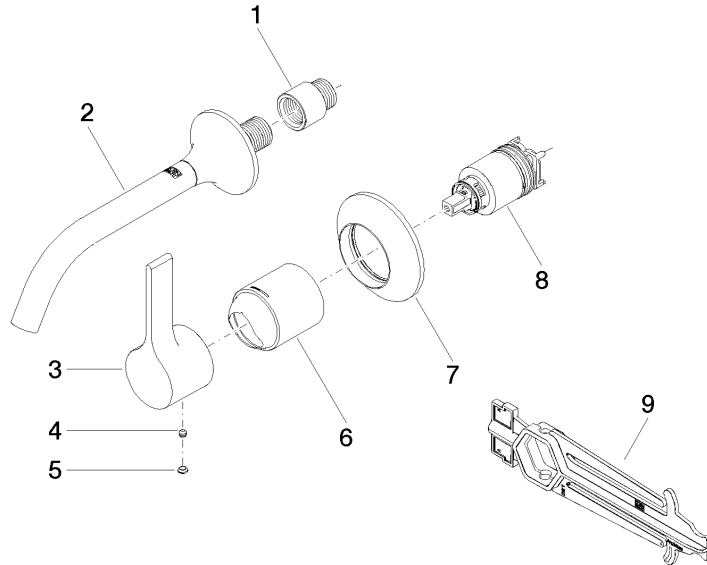

VAIA Wall-mounted single-lever basin mixer without pop-up waste - Brushed Durabronze (23kt Gold)

VAIA

36 860 809

- 190mm projection
- fixed spout
- circular, air-enriched flow
- hole diameter spout 37 mm
- hole diameter single-lever mixer 57 mm
- rosette for single-lever mixer Ø 78mm
- rosette for spout Ø 60mm
- max. flow 5.7 l/min
- lead-free
- This product can help a building meet the requirements of Green Building Rating Systems, e.g. LEED®, BREEAM®, DGNB
- WRAS 2107018

Required miscellaneous

Concealed wall-mounted single-lever mixer mixer on right - 35 816 970 90
 ●NOTE:Not suitable for concealed installation.Connection by means of angle valves, mounted with screws to back wall.

Required miscellaneous

Concealed wall-mounted single-lever mixer - 35 860 970 90
 ●max. recess depth 95 mm
 ●min. recess depth 80 mm

36 860 809
mm [inches]

Flow rate chart

Trajectory diagram

Certificates

DVGW_DW- WRAS_2107018. LGA_29898.
6512DN0435.

36 860 809

Spare parts list

No.	Item Number	Name	Quantity used	Delivery time
1	09 24 03 072 10 90	nipple	1	2
2	13 800 809-28	VAIA Wall-mounted basin spout without pop-up waste - Brushed Durabronz (23kt Gold)	1	20
3	09 20 80 021-28	handle	1	20
4	90 31 11 063 00 90	pin	1	2
5	90 31 20 087 00-28	plug	1	20
6	09 11 02 288-28	cover	1	20
7	90 27 80 012 00-28	rosette	1	20
8	90 15 05 064 01 90	cartridge	1	2
9	90 30 09 064 00 90	key	1	2