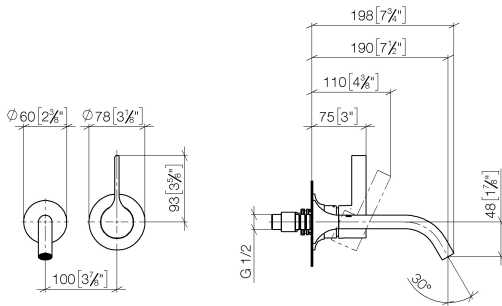

VAIA Wall-mounted single-lever basin mixer without pop-up waste - Brushed Bronze

VAIA

36 860 809

- 190mm projection
- fixed spout
- circular, air-enriched flow
- hole diameter spout 37 mm
- hole diameter single-lever mixer 57 mm
- rosette for single-lever mixer Ø 78mm
- rosette for spout Ø 60mm
- max. flow 5.7 l/min
- lead-free
- This product can help a building meet the requirements of Green Building Rating Systems, e.g. LEED®, BREEAM®, DGNB

36 860 809
mm [inches]

Flow rate chart

Trajectory diagram

Certificates

DVGW_DW-
6512DN0435.

WRAS_2107018.

36 860 809

Parts for other finishes can be found here: [Chrome](#)

Spare parts list

No.	Item Number	Name	Quantity used	Delivery time
1	09 24 03 072 10 90	nipple	1	2
2	13 800 809-42	VAIA Wall-mounted basin spout without pop-up waste - Brushed Bronze	1	30
3	09 20 80 021-42	handle	1	60
4	90 31 11 063 00 90	pin	1	2
5	90 31 20 087 00-42	plug	1	30
6	09 11 02 288-42	cover	1	60
7	90 27 80 012 00-42	rosette	1	30
8	90 15 05 064 01 90	cartridge	1	2
9	90 30 09 064 00 90	key	1	2