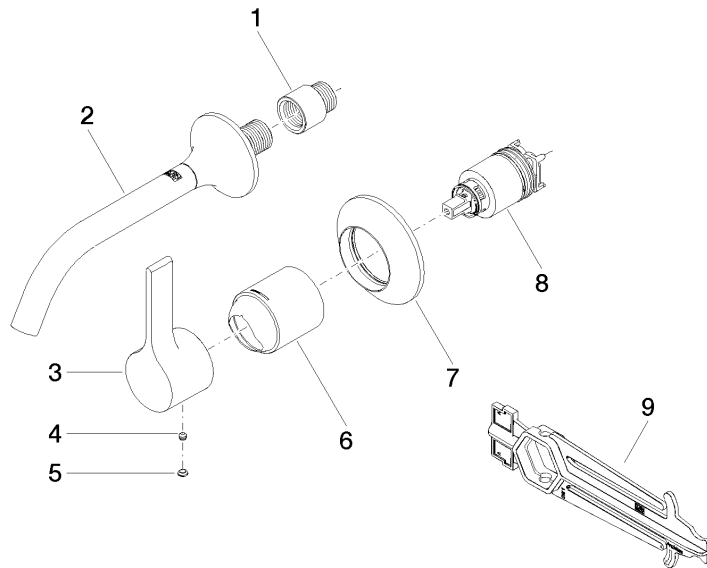

VAIA Wall-mounted single-lever basin mixer without pop-up waste - Brushed Bronze

VAIA

36 860 809

- 190mm projection
- fixed spout
- circular, air-enriched flow
- hole diameter spout 37 mm
- hole diameter single-lever mixer 57 mm
- rosette for single-lever mixer Ø 78mm
- rosette for spout Ø 60mm
- max. flow 5.7 l/min
- lead-free
- This product can help a building meet the requirements of Green Building Rating Systems, e.g. LEED®, BREEAM®, DGNB

36 860 809
mm [inches]

Flow rate chart

Trajectory diagram

Certificates

DVGW_DW-
6512DN0435.

WRAS_2107018.

36 860 809

Parts for other finishes can be found here: [Chrome](#)

Spare parts list

No.	Item Number	Name	Quantity used	Delivery time
1	09 24 03 072 10 90	nipple	1	2
2	13 800 809-42	VAIA Wall-mounted basin spout without pop-up waste - Brushed Bronze	1	30
3	09 20 80 021-42	handle	1	60
4	90 31 11 063 00 90	pin	1	2
5	90 31 20 087 00-42	plug	1	30
6	09 11 02 288-42	cover	1	60
7	90 27 80 012 00-42	rosette	1	30
8	90 15 05 064 01 90	cartridge	1	2
9	90 30 09 064 00 90	key	1	2