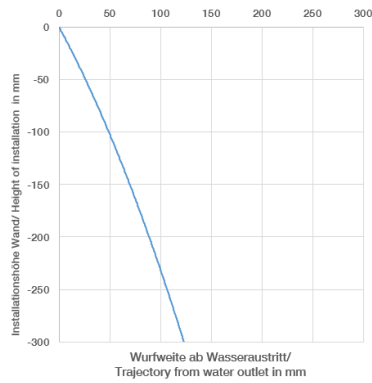

Required miscellaneous

Concealed wall-mounted single-lever mixer - 35 860 970 90

- max. recess depth 95 mm
- min. recess depth 80 mm

36 860 809
mm [inches]

Flow rate chart

Trajectory diagram

Certificates

DVGW_DW-
6512DN0435.

WRAS_2107018.

36 860 809

Spare parts list

No.	Item Number	Name	Quantity used	Delivery time
1	09 24 03 072 10 90	nipple	1	2
2	13 800 809-46	VAIA Wall-mounted basin spout without pop-up waste - Brushed Champagne (22kt Gold)	1	30
3	09 20 80 021-46	handle	1	60
4	90 31 11 063 00 90	pin	1	2
5	90 31 20 087 00-46	plug	1	30
6	09 11 02 288-46	cover	1	60
7	90 27 80 012 00-46	rosette	1	30
8	90 15 05 064 01 90	cartridge	1	2
9	90 30 09 064 00 90	key	1	2