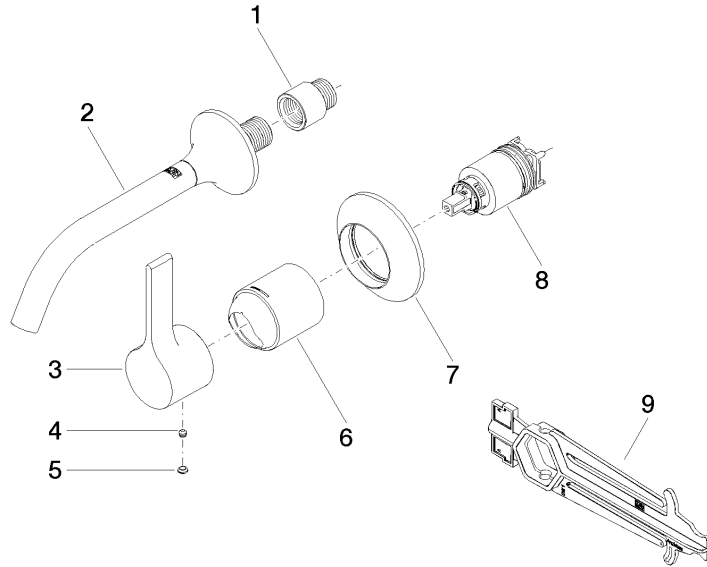

VAIA Wall-mounted single-lever basin mixer without pop-up waste - Brushed Champagne (22kt Gold)

VAIA

36 860 809

- 190mm projection
- fixed spout
- circular, air-enriched flow
- hole diameter spout 37 mm
- hole diameter single-lever mixer 57 mm
- rosette for single-lever mixer Ø 78mm
- rosette for spout Ø 60mm
- max. flow 5.7 l/min
- lead-free
- This product can help a building meet the requirements of Green Building Rating Systems, e.g. LEED®, BREEAM®, DGNB

Required miscellaneous

Concealed wall-mounted single-lever mixer on right - 35 816 970 90

- NOTE:Not suitable for concealed installation.Connection by means of angle valves, mounted with screws to back wall.

Required miscellaneous

Concealed wall-mounted single-lever mixer - 35 860 970 90

- max. recess depth 95 mm
- min. recess depth 80 mm

36 860 809
mm [inches]

Flow rate chart

Trajectory diagram

Certificates

DVGW_DW-
6512DN0435.

WRAS_2107018.

36 860 809

Spare parts list

No.	Item Number	Name	Quantity used	Delivery time
1	09 24 03 072 10 90	nipple	1	2
2	13 800 809-46	VAIA Wall-mounted basin spout without pop-up waste - Brushed Champagne (22kt Gold)	1	30
3	09 20 80 021-46	handle	1	60
4	90 31 11 063 00 90	pin	1	2
5	90 31 20 087 00-46	plug	1	30
6	09 11 02 288-46	cover	1	60
7	90 27 80 012 00-46	rosette	1	30
8	90 15 05 064 01 90	cartridge	1	2
9	90 30 09 064 00 90	key	1	2