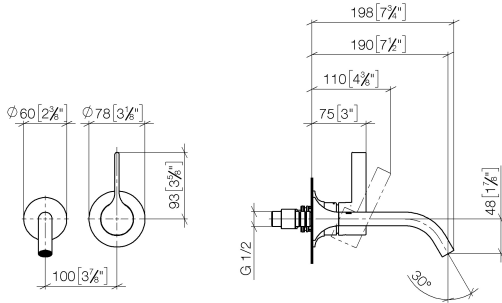

VAIA Wall-mounted single-lever basin mixer without pop-up waste - Brushed Champagne (22kt Gold)

VAIA

36 860 809

- 190mm projection
- fixed spout
- circular, air-enriched flow
- hole diameter spout 37 mm
- hole diameter single-lever mixer 57 mm
- rosette for single-lever mixer Ø 78mm
- rosette for spout Ø 60mm
- max. flow 5.7 l/min
- lead-free
- This product can help a building meet the requirements of Green Building Rating Systems, e.g. LEED®, BREEAM®, DGNB

Required miscellaneous

Concealed wall-mounted single-lever mixer on right - 35 816 970 90

- NOTE:Not suitable for concealed installation.Connection by means of angle valves, mounted with screws to back wall.

Required miscellaneous

Concealed wall-mounted single-lever mixer - 35 860 970 90

- max. recess depth 95 mm
- min. recess depth 80 mm

36 860 809
mm [inches]

Flow rate chart

Trajectory diagram

Certificates

DVGW_DW-
6512DN0435.

WRAS_2107018.

36 860 809

Spare parts list

No.	Item Number	Name	Quantity used	Delivery time
1	09 24 03 072 10 90	nipple	1	2
2	13 800 809-46	VAIA Wall-mounted basin spout without pop-up waste - Brushed Champagne (22kt Gold)	1	30
3	09 20 80 021-46	handle	1	60
4	90 31 11 063 00 90	pin	1	2
5	90 31 20 087 00-46	plug	1	30
6	09 11 02 288-46	cover	1	60
7	90 27 80 012 00-46	rosette	1	30
8	90 15 05 064 01 90	cartridge	1	2
9	90 30 09 064 00 90	key	1	2