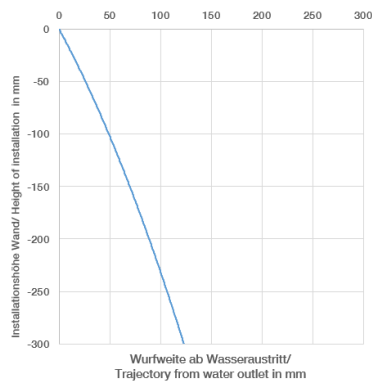

VAIA Wall-mounted single-lever basin mixer without pop-up waste - Brushed Dark Platinum

VAIA

36 860 809

- 190mm projection
- fixed spout
- circular, air-enriched flow
- hole diameter spout 37 mm
- hole diameter single-lever mixer 57 mm
- rosette for single-lever mixer Ø 78mm
- rosette for spout Ø 60mm
- max. flow 5.7 l/min
- lead-free
- This product can help a building meet the requirements of Green Building Rating Systems, e.g. LEED®, BREEAM®, DGNB

Required miscellaneous

Concealed wall-mounted single-lever mixer - 35 860 970 90
 •max. recess depth 95 mm
 •min. recess depth 80 mm

36 860 809
mm [inches]

Flow rate chart

Trajectory diagram

Certificates

DVGW_DW- WRAS_2107018. LGA_29898.
6512DN0435.