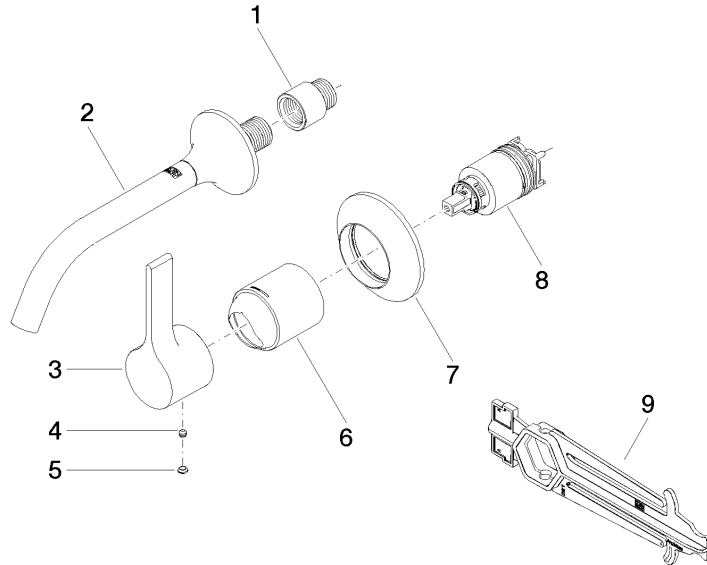

VAIA Wall-mounted single-lever basin mixer without pop-up waste - Brushed Dark Platinum

VAIA

36 860 809

- 190mm projection
- fixed spout
- circular, air-enriched flow
- hole diameter spout 37 mm
- hole diameter single-lever mixer 57 mm
- rosette for single-lever mixer Ø 78mm
- rosette for spout Ø 60mm
- max. flow 5.7 l/min
- lead-free
- This product can help a building meet the requirements of Green Building Rating Systems, e.g. LEED®, BREEAM®, DGNB

Required miscellaneous

Concealed wall-mounted single-lever mixer mixer on right - 35 816 970 90
 •NOTE:Not suitable for concealed installation.Connection by means of angle valves, mounted with screws to back wall.

Required miscellaneous

Concealed wall-mounted single-lever mixer - 35 860 970 90
 •max. recess depth 95 mm
 •min. recess depth 80 mm

36 860 809
mm [inches]

Flow rate chart

Trajectory diagram

Certificates

DVGW_DW- WRAS_2107018. LGA_29898.
6512DN0435.

36 860 809

Spare parts list

No.	Item Number	Name	Quantity used	Delivery time
1	09 24 03 072 10 90	nipple	1	2
2	13 800 809-99	VAIA Wall-mounted basin spout without pop-up waste - Brushed Dark Platinum	1	30
3	09 20 80 021-99	handle	1	30
4	90 31 11 063 00 90	pin	1	2
5	90 31 20 087 00-99	plug	1	30
6	09 11 02 288-99	cover	1	30
7	90 27 80 012 00-99	rosette	1	30
8	90 15 05 064 01 90	cartridge	1	2
9	90 30 09 064 00 90	key	1	2