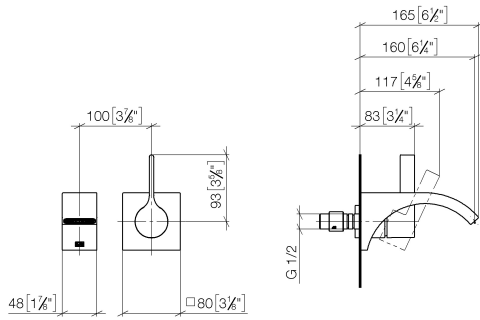

CYO Wall-mounted single-lever basin mixer without pop-up waste - Brushed Platinum

CYO

36 860 811

- 160mm projection
- fixed spout
- rectangular, air-enriched flow
- hole diameter spout 37 mm
- hole diameter single-lever mixer 57 mm
- rosette for mixer 80 x 80mm
- max. flow 4.5 l/min
- lead-free
- This product can help a building meet the requirements of Green Building Rating Systems, e.g. LEED®, BREEAM®, DGNB
- WRAS 2107047

	Brushed Platinum	36 860 811-06
	Chrome	36 860 811-00
	Dark Chrome	36 860 811-19
	Brushed Durabronze (23kt Gold)	36 860 811-28
	Brushed Dark Platinum	36 860 811-99

Required miscellaneous

Concealed wall-mounted single-lever mixer - 35 860 970 90

- max. recess depth 95 mm
- min. recess depth 80 mm

36 860 811
mm [inches]

Flow rate chart

Certificates

IAPMO_N-4976 (2). WRAS_2107047. IAPMO_8834 (2). IAPMO_6397 (2). IAPMO_4976 (1).

LGA_38122.

36 860 811

Spare parts list

No.	Item Number	Name	Quantity used	Delivery time
1	13 800 811-06	CYO Wall-mounted basin spout without pop-up waste - Brushed Platinum	1	10
2	09 24 03 072 10 90	nipple	1	2
3	09 20 80 021-06	handle	1	10
4	90 31 11 030 00 90	pin	1	2
5	90 31 20 087 00-06	plug	1	10
6	09 11 02 288-06	cover	1	10
7	09 27 78 039-06	rosette	1	10
8	90 14 10 049 00 90	seal	1	2
9	90 15 05 064 01 90	cartridge	1	2
10	90 30 09 064 00 90	key	1	2