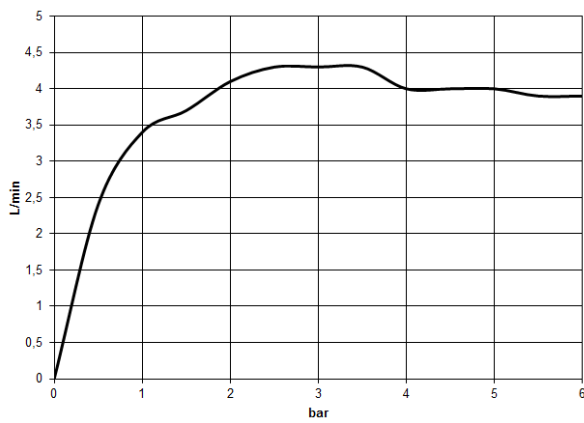

CYO Wall-mounted single-lever basin mixer without pop-up waste - Brushed Platinum

CYO

36 860 811

- 160mm projection
- fixed spout
- rectangular, air-enriched flow
- hole diameter spout 37 mm
- hole diameter single-lever mixer 57 mm
- rosette for mixer 80 x 80mm
- max. flow 4.5 l/min
- lead-free
- This product can help a building meet the requirements of Green Building Rating Systems, e.g. LEED®, BREEAM®, DGNB
- WRAS 2107047

- max. recess depth 95 mm
- min. recess depth 80 mm

36 860 811
mm [inches]

Flow rate chart

Certificates

IAPMO_N-4976 (2). WRAS_2107047. IAPMO_8834 (2). IAPMO_6397 (2). IAPMO_4976 (1).

LGA_38122.

36 860 811

Spare parts list