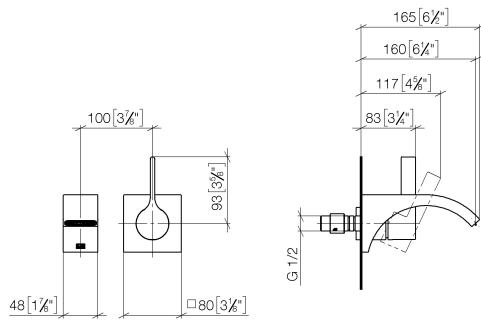

CYO Wall-mounted single-lever basin mixer without pop-up waste - Brushed Dark Platinum

CYO

36 860 811

- 160mm projection
- fixed spout
- rectangular, air-enriched flow
- hole diameter spout 37 mm
- hole diameter single-lever mixer 57 mm
- rosette for mixer 80 x 80mm
- max. flow 4.5 l/min
- lead-free
- This product can help a building meet the requirements of Green Building Rating Systems, e.g. LEED®, BREEAM®, DGNB

	Brushed Dark Platinum	36 860 811-99
	Chrome	36 860 811-00
	Brushed Platinum	36 860 811-06
	Dark Chrome	36 860 811-19
	Brushed Durabronze (23kt Gold)	36 860 811-28

Required miscellaneous

Concealed wall-mounted single-lever mixer - 35 860 970 90

- max. recess depth 95 mm
- min. recess depth 80 mm

36 860 811
mm [inches]

Flow rate chart

Certificates

IAPMO_N-4976 (2). WRAS_2107047. IAPMO_8834 (2). IAPMO_6397 (2). IAPMO_4976 (1).

LGA_38122.

36 860 811

Spare parts list