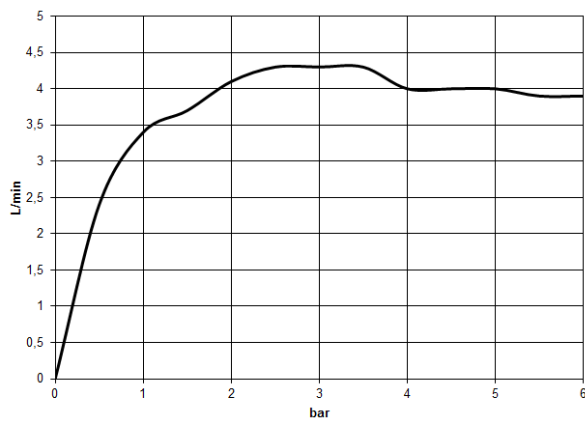

CYO Wall-mounted single-lever basin mixer without pop-up waste - Brushed Dark Platinum

CYO

36 860 811

- 160mm projection
- fixed spout
- rectangular, air-enriched flow
- hole diameter spout 37 mm
- hole diameter single-lever mixer 57 mm
- rosette for mixer 80 x 80mm
- max. flow 4.5 l/min
- lead-free
- This product can help a building meet the requirements of Green Building Rating Systems, e.g. LEED®, BREEAM®, DGNB

- max. recess depth 95 mm
- min. recess depth 80 mm

36 860 811
mm [inches]

Flow rate chart

Certificates

IAPMO_N-4976 (2). WRAS_2107047. IAPMO_8834 (2). IAPMO_6397 (2). IAPMO_4976 (1).

LGA_38122.

36 860 811

Spare parts list