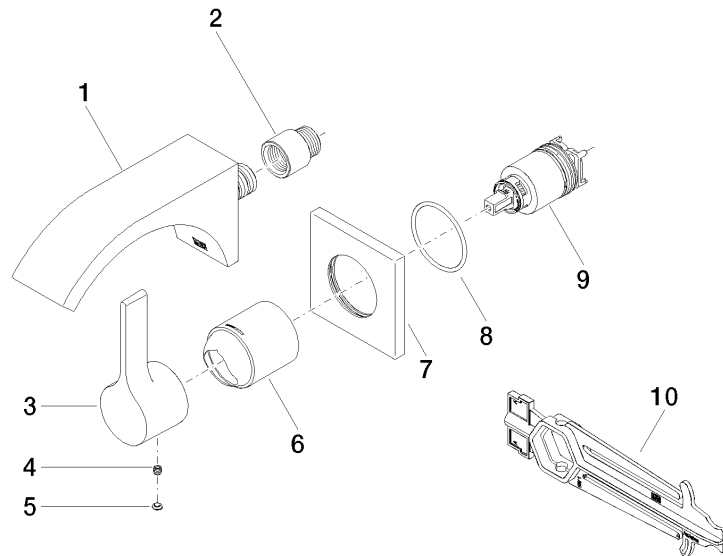

CYO Wall-mounted single-lever basin mixer without pop-up waste - Brushed Dark Platinum

CYO

36 860 811

- 160mm projection
- fixed spout
- rectangular, air-enriched flow
- hole diameter spout 37 mm
- hole diameter single-lever mixer 57 mm
- rosette for mixer 80 x 80mm
- max. flow 4.5 l/min
- lead-free
- This product can help a building meet the requirements of Green Building Rating Systems, e.g. LEED®, BREEAM®, DGNB

- max. recess depth 95 mm
- min. recess depth 80 mm

36 860 811
mm [inches]

Flow rate chart

Certificates

IAPMO_N-4976 (2). WRAS_2107047. IAPMO_8834 (2). IAPMO_6397 (2). IAPMO_4976 (1).

LGA_38122.

36 860 811

Spare parts list

No.	Item Number	Name	Quantity used	Delivery time
1	13 800 811-99	CYO Wall-mounted basin spout without pop-up waste - Brushed Dark Platinum	1	30
2	09 24 03 072 10 90	nipple	1	2
3	09 20 80 021-99	handle	1	30
4	90 31 11 030 00 90	pin	1	2
5	90 31 20 087 00-99	plug	1	30
6	09 11 02 288-99	cover	1	30
7	09 27 78 039-99	rosette	1	30
8	90 14 10 049 00 90	seal	1	2
9	90 15 05 064 01 90	cartridge	1	2
10	90 30 09 064 00 90	key	1	2