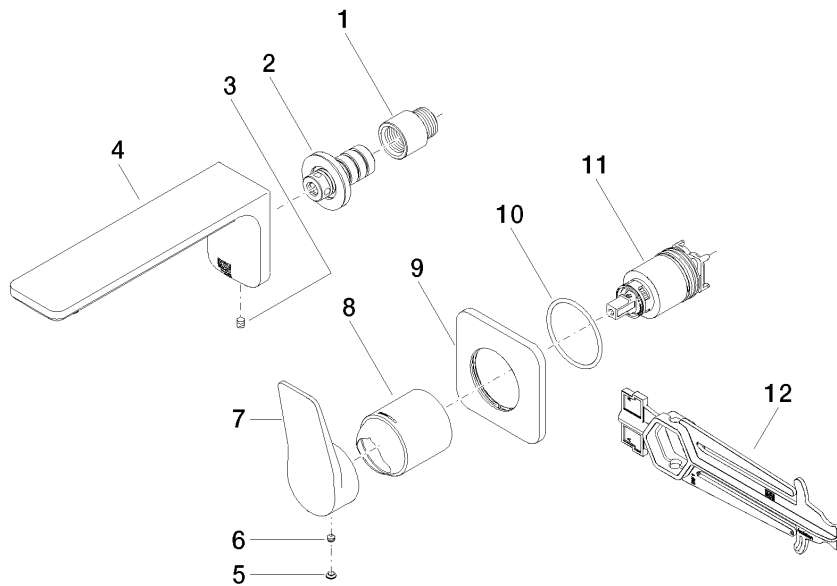

36 860 845
Parts for other
finishes can be found
here: Chrome

Spare parts list

No.	Item Number	Name	Quantity used	Delivery time
1	09 24 03 072 10 90	nipple	1	2
2	90 24 03 108 00 90	nipple set	1	2
3	90 31 11 004 00 90	pin	1	2
4	90 11 84 021 00-93	spout	1	20
5	90 31 20 087 00-93	plug	1	20
6	90 31 11 063 00 90	pin	1	2
7	09 20 84 021-93	handle	1	20
8	09 11 02 288-93	cover	1	20
9	90 27 84 020 00-93	rosette	1	20
10	90 14 10 049 00 90	seal	1	2
11	90 15 05 064 01 90	cartridge	1	2
12	90 30 09 064 00 90	key	1	2