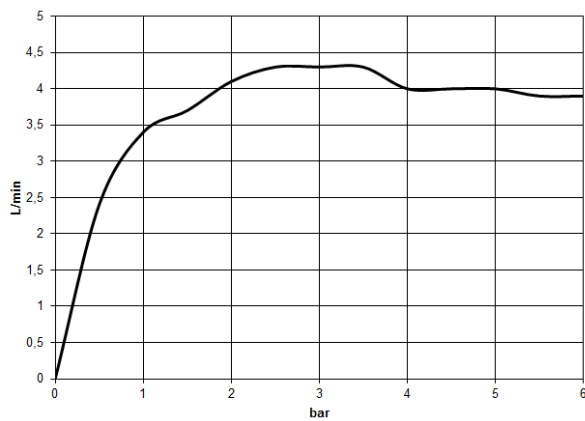

CYO Wall-mounted single-lever basin mixer without pop-up waste - Brushed Platinum

CYO

36 861 811

- 190mm projection
- fixed spout
- rectangular, air-enriched flow
- hole diameter spout 37 mm
- hole diameter single-lever mixer 57 mm
- rosette for mixer 80 x 80mm
- max. flow 4.5 l/min
- lead-free
- This product can help a building meet the requirements of Green Building Rating Systems, e.g. LEED®, BREEAM®, DGNB
- WRAS 2107047

- max. recess depth 95 mm
- min. recess depth 80 mm

36 861 811
mm [inches]

Flow rate chart

Certificates

IAPMO_N-4976 (2). WRAS_2107047. IAPMO_8834 (2). IAPMO_6397 (2). IAPMO_4976 (1).

LGA_38122.

36 861 811

Spare parts list