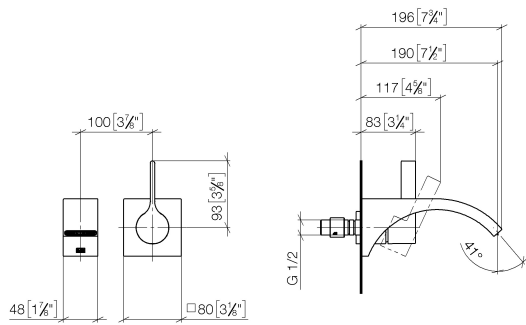

CYO Wall-mounted single-lever basin mixer without pop-up waste - Brushed Platinum

CYO

36 861 811

- 190mm projection
- fixed spout
- rectangular, air-enriched flow
- hole diameter spout 37 mm
- hole diameter single-lever mixer 57 mm
- rosette for mixer 80 x 80mm
- max. flow 4.5 l/min
- lead-free
- This product can help a building meet the requirements of Green Building Rating Systems, e.g. LEED®, BREEAM®, DGNB
- WRAS 2107047

	Brushed Platinum	36 861 811-06
	Chrome	36 861 811-00
	Dark Chrome	36 861 811-19
	Brushed Durabronze (23kt Gold)	36 861 811-28
	Brushed Dark Platinum	36 861 811-99

Required miscellaneous

Concealed wall-mounted single-lever mixer - 35 860 970 90

- max. recess depth 95 mm
- min. recess depth 80 mm

36 861 811
mm [inches]

Flow rate chart

Certificates

IAPMO_N-4976 (2). WRAS_2107047. IAPMO_8834 (2). IAPMO_6397 (2). IAPMO_4976 (1).

LGA_38122.

36 861 811

Spare parts list