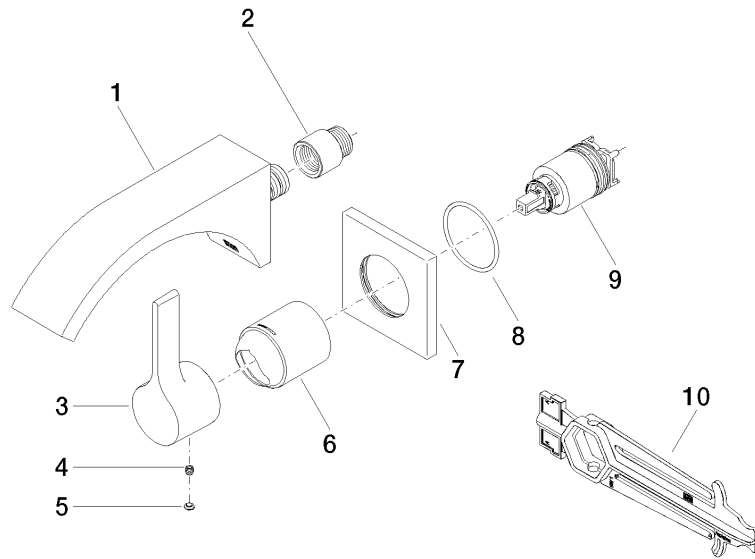

CYO Wall-mounted single-lever basin mixer without pop-up waste - Dark Chrome

CYO

36 861 811

- 190mm projection
- fixed spout
- rectangular, air-enriched flow
- hole diameter spout 37 mm
- hole diameter single-lever mixer 57 mm
- rosette for mixer 80 x 80mm
- max. flow 4.5 l/min
- lead-free
- This product can help a building meet the requirements of Green Building Rating Systems, e.g. LEED®, BREEAM®, DGNB

	Dark Chrome	36 861 811-19
	Chrome	36 861 811-00
	Brushed Platinum	36 861 811-06
	Brushed Durabronze (23kt Gold)	36 861 811-28
	Brushed Dark Platinum	36 861 811-99

36 861 811
mm [inches]

Flow rate chart

Certificates

IAPMO_N-4976 (2). IAPMO_6397 (2).

36 861 811
Parts for other finishes can be found here: Chrome

Spare parts list

No.	Item Number	Name	Quantity used	Delivery time
1	13 805 811-19	CYO Wall-mounted basin spout without pop-up waste - Dark Chrome	1	20
2	09 24 03 072 10 90	nipple	1	2
3	09 20 80 021-19	handle	1	60
4	90 31 11 030 00 90	pin	1	2
5	90 31 20 087 00-19	plug	1	20
6	09 11 02 288-19	cover	1	20
7	09 27 78 039-19	rosette	1	60
8	90 14 10 049 00 90	seal	1	2
9	90 15 05 064 01 90	cartridge	1	2
10	90 30 09 064 00 90	key	1	2