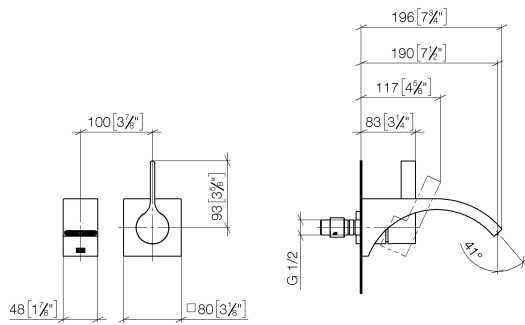

CYO Wall-mounted single-lever basin mixer without pop-up waste - Dark Chrome

CYO

36 861 811

- 190mm projection
- fixed spout
- rectangular, air-enriched flow
- hole diameter spout 37 mm
- hole diameter single-lever mixer 57 mm
- rosette for mixer 80 x 80mm
- max. flow 4.5 l/min
- lead-free
- This product can help a building meet the requirements of Green Building Rating Systems, e.g. LEED®, BREEAM®, DGNB

	Dark Chrome	36 861 811-19
	Chrome	36 861 811-00
	Brushed Platinum	36 861 811-06
	Brushed Durabronze (23kt Gold)	36 861 811-28
	Brushed Dark Platinum	36 861 811-99

36 861 811
mm [inches]

Flow rate chart

Certificates

IAPMO_N-4976 (2). IAPMO_6397 (2).

36 861 811
Parts for other finishes can be found here: Chrome

Spare parts list

No.	Item Number	Name	Quantity used	Delivery time
1	13 805 811-19	CYO Wall-mounted basin spout without pop-up waste - Dark Chrome	1	20
2	09 24 03 072 10 90	nipple	1	2
3	09 20 80 021-19	handle	1	60
4	90 31 11 030 00 90	pin	1	2
5	90 31 20 087 00-19	plug	1	20
6	09 11 02 288-19	cover	1	20
7	09 27 78 039-19	rosette	1	60
8	90 14 10 049 00 90	seal	1	2
9	90 15 05 064 01 90	cartridge	1	2
10	90 30 09 064 00 90	key	1	2