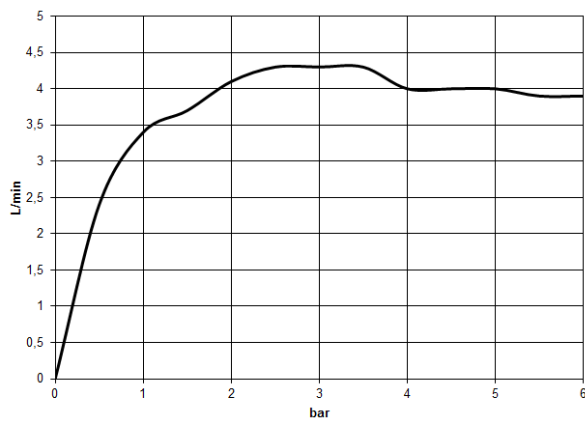

CYO Wall-mounted single-lever basin mixer without pop-up waste - Dark Chrome

CYO

36 861 811

- 190mm projection
- fixed spout
- rectangular, air-enriched flow
- hole diameter spout 37 mm
- hole diameter single-lever mixer 57 mm
- rosette for mixer 80 x 80mm
- max. flow 4.5 l/min
- lead-free
- This product can help a building meet the requirements of Green Building Rating Systems, e.g. LEED®, BREEAM®, DGNB

	Dark Chrome	36 861 811-19
	Chrome	36 861 811-00
	Brushed Platinum	36 861 811-06
	Brushed Durabronze (23kt Gold)	36 861 811-28
	Brushed Dark Platinum	36 861 811-99

36 861 811
mm [inches]

Flow rate chart