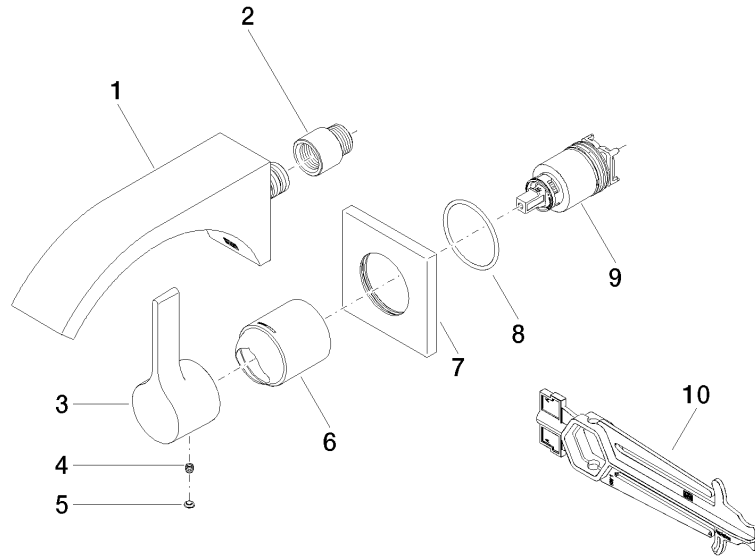

CYO Wall-mounted single-lever basin mixer without pop-up waste - Brushed Durabronz (23kt Gold)

CYO

36 861 811

- 190mm projection
- fixed spout
- rectangular, air-enriched flow
- hole diameter spout 37 mm
- hole diameter single-lever mixer 57 mm
- rosette for mixer 80 x 80mm
- max. flow 4.5 l/min
- lead-free
- This product can help a building meet the requirements of Green Building Rating Systems, e.g. LEED®, BREEAM®, DGNB

- max. recess depth 95 mm
- min. recess depth 80 mm

36 861 811
mm [inches]

Flow rate chart

Certificates

IAPMO_N-4976 (2). WRAS_2107047. IAPMO_6397 (2). LGA_38122.

36 861 811

Spare parts list

No.	Item Number	Name	Quantity used	Delivery time
1	13 805 811-28	CYO Wall-mounted basin spout without pop-up waste - Brushed Durabronz (23kt Gold)	1	20
2	09 24 03 072 10 90	nipple	1	2
3	09 20 80 021-28	handle	1	20
4	90 31 11 030 00 90	pin	1	2
5	90 31 20 087 00-28	plug	1	20
6	09 11 02 288-28	cover	1	20
7	09 27 78 039-28	rosette	1	20
8	90 14 10 049 00 90	seal	1	2
9	90 15 05 064 01 90	cartridge	1	2
10	90 30 09 064 00 90	key	1	2