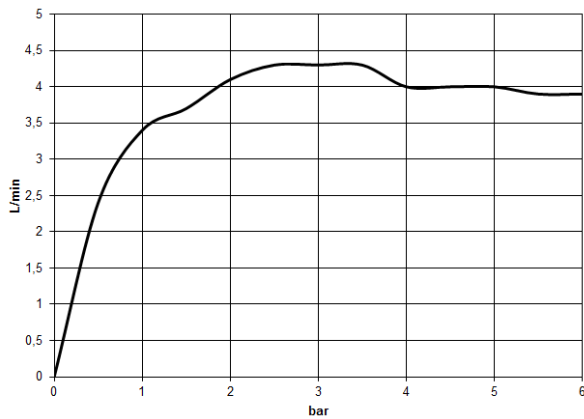

CYO Wall-mounted single-lever basin mixer without pop-up waste - Brushed Durabronz (23kt Gold)

CYO

36 861 811

- 190mm projection
- fixed spout
- rectangular, air-enriched flow
- hole diameter spout 37 mm
- hole diameter single-lever mixer 57 mm
- rosette for mixer 80 x 80mm
- max. flow 4.5 l/min
- lead-free
- This product can help a building meet the requirements of Green Building Rating Systems, e.g. LEED®, BREEAM®, DGNB

- max. recess depth 95 mm
- min. recess depth 80 mm

36 861 811
mm [inches]

Flow rate chart

Certificates

IAPMO_N-4976 (2). WRAS_2107047. IAPMO_6397 (2). LGA_38122.

36 861 811

Spare parts list

No.	Item Number	Name	Quantity used	Delivery time
1	13 805 811-28	CYO Wall-mounted basin spout without pop-up waste - Brushed Durabronz (23kt Gold)	1	20
2	09 24 03 072 10 90	nipple	1	2
3	09 20 80 021-28	handle	1	20
4	90 31 11 030 00 90	pin	1	2
5	90 31 20 087 00-28	plug	1	20
6	09 11 02 288-28	cover	1	20
7	09 27 78 039-28	rosette	1	20
8	90 14 10 049 00 90	seal	1	2
9	90 15 05 064 01 90	cartridge	1	2
10	90 30 09 064 00 90	key	1	2