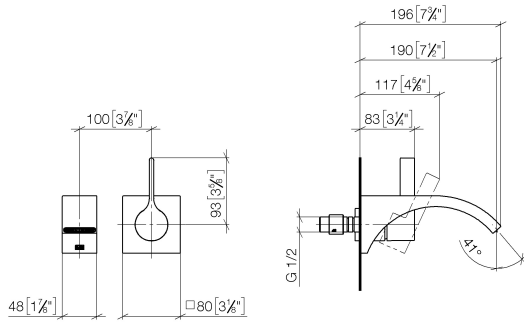

CYO Wall-mounted single-lever basin mixer without pop-up waste - Brushed Durabronz (23kt Gold)

CYO

36 861 811

- 190mm projection
- fixed spout
- rectangular, air-enriched flow
- hole diameter spout 37 mm
- hole diameter single-lever mixer 57 mm
- rosette for mixer 80 x 80mm
- max. flow 4.5 l/min
- lead-free
- This product can help a building meet the requirements of Green Building Rating Systems, e.g. LEED®, BREEAM®, DGNB

	Brushed Durabronz (23kt Gold)	36 861 811-28
	Chrome	36 861 811-00
	Brushed Platinum	36 861 811-06
	Dark Chrome	36 861 811-19
	Brushed Dark Platinum	36 861 811-99

Required miscellaneous

Concealed wall-mounted single-lever mixer - 35 860 970 90

- max. recess depth 95 mm
- min. recess depth 80 mm

36 861 811
mm [inches]

Flow rate chart

Certificates

IAPMO_N-4976 (2). WRAS_2107047. IAPMO_6397 (2). LGA_38122.

36 861 811

Spare parts list

No.	Item Number	Name	Quantity used	Delivery time
1	13 805 811-28	CYO Wall-mounted basin spout without pop-up waste - Brushed Durabronz (23kt Gold)	1	20
2	09 24 03 072 10 90	nipple	1	2
3	09 20 80 021-28	handle	1	20
4	90 31 11 030 00 90	pin	1	2
5	90 31 20 087 00-28	plug	1	20
6	09 11 02 288-28	cover	1	20
7	09 27 78 039-28	rosette	1	20
8	90 14 10 049 00 90	seal	1	2
9	90 15 05 064 01 90	cartridge	1	2
10	90 30 09 064 00 90	key	1	2