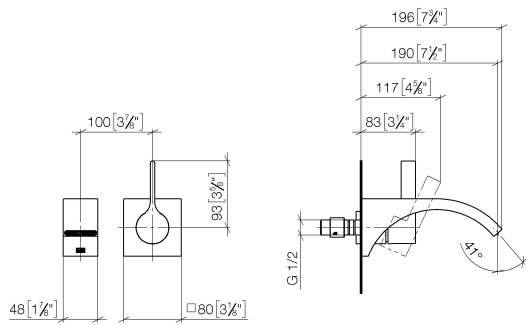

CYO Wall-mounted single-lever basin mixer without pop-up waste - Brushed Dark Platinum

CYO

36 861 811

- 190mm projection
- fixed spout
- rectangular, air-enriched flow
- hole diameter spout 37 mm
- hole diameter single-lever mixer 57 mm
- rosette for mixer 80 x 80mm
- max. flow 4.5 l/min
- lead-free
- This product can help a building meet the requirements of Green Building Rating Systems, e.g. LEED®, BREEAM®, DGNB

	Brushed Dark Platinum	36 861 811-99
	Chrome	36 861 811-00
	Brushed Platinum	36 861 811-06
	Dark Chrome	36 861 811-19
	Brushed Durabronze (23kt Gold)	36 861 811-28

Required miscellaneous

Concealed wall-mounted single-lever mixer - 35 860 970 90

- max. recess depth 95 mm
- min. recess depth 80 mm

36 861 811
mm [inches]

Flow rate chart

Certificates

IAPMO_N-4976 (2). WRAS_2107047. IAPMO_8834 (2). IAPMO_6397 (2). IAPMO_4976 (1).

LGA_38122.

36 861 811

Spare parts list

No.	Item Number	Name	Quantity used	Delivery time
1	13 805 811-99	CYO Wall-mounted basin spout without pop-up waste - Brushed Dark Platinum	1	30
2	09 24 03 072 10 90	nipple	1	2
3	09 20 80 021-99	handle	1	30
4	90 31 11 030 00 90	pin	1	2
5	90 31 20 087 00-99	plug	1	30
6	09 11 02 288-99	cover	1	30
7	09 27 78 039-99	rosette	1	30
8	90 14 10 049 00 90	seal	1	2
9	90 15 05 064 01 90	cartridge	1	2
10	90 30 09 064 00 90	key	1	2