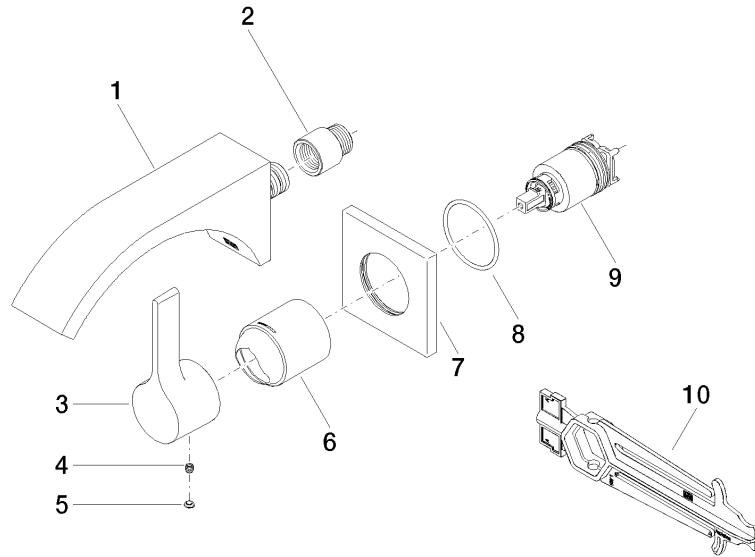

CYO Wall-mounted single-lever basin mixer without pop-up waste - Brushed Dark Platinum

CYO

36 861 811

- 190mm projection
- fixed spout
- rectangular, air-enriched flow
- hole diameter spout 37 mm
- hole diameter single-lever mixer 57 mm
- rosette for mixer 80 x 80mm
- max. flow 4.5 l/min
- lead-free
- This product can help a building meet the requirements of Green Building Rating Systems, e.g. LEED®, BREEAM®, DGNB

- max. recess depth 95 mm
- min. recess depth 80 mm

36 861 811
mm [inches]

Flow rate chart

Certificates

IAPMO_N-4976 (2). WRAS_2107047. IAPMO_8834 (2). IAPMO_6397 (2). IAPMO_4976 (1).

LGA_38122.

36 861 811

Spare parts list

No.	Item Number	Name	Quantity used	Delivery time
1	13 805 811-99	CYO Wall-mounted basin spout without pop-up waste - Brushed Dark Platinum	1	30
2	09 24 03 072 10 90	nipple	1	2
3	09 20 80 021-99	handle	1	30
4	90 31 11 030 00 90	pin	1	2
5	90 31 20 087 00-99	plug	1	30
6	09 11 02 288-99	cover	1	30
7	09 27 78 039-99	rosette	1	30
8	90 14 10 049 00 90	seal	1	2
9	90 15 05 064 01 90	cartridge	1	2
10	90 30 09 064 00 90	key	1	2