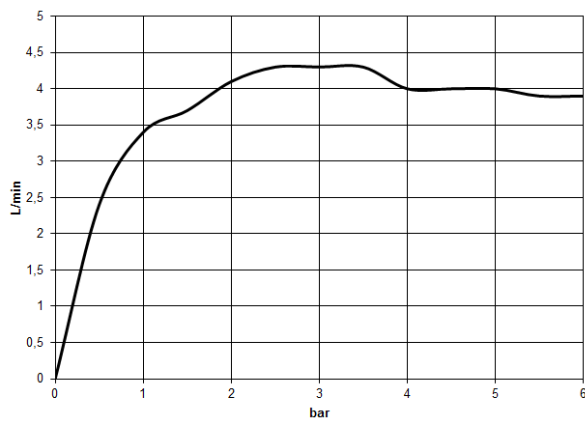

CYO Wall-mounted single-lever basin mixer without pop-up waste - Brushed Dark Platinum

CYO

36 861 811

- 190mm projection
- fixed spout
- rectangular, air-enriched flow
- hole diameter spout 37 mm
- hole diameter single-lever mixer 57 mm
- rosette for mixer 80 x 80mm
- max. flow 4.5 l/min
- lead-free
- This product can help a building meet the requirements of Green Building Rating Systems, e.g. LEED®, BREEAM®, DGNB

- max. recess depth 95 mm
- min. recess depth 80 mm

36 861 811
mm [inches]

Flow rate chart

Certificates

IAPMO_N-4976 (2). WRAS_2107047. IAPMO_8834 (2). IAPMO_6397 (2). IAPMO_4976 (1).

LGA_38122.

36 861 811

Spare parts list