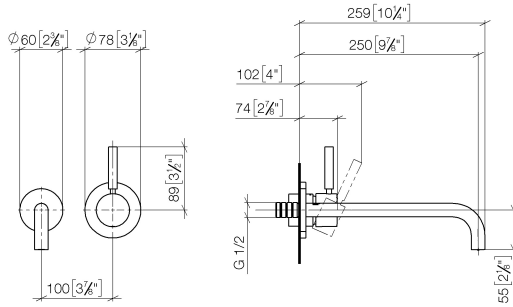

## META Wall-mounted single-lever basin mixer with individual rosettes - Brushed Bronze

36 863 660 Product version from 7/1/2023

- 90° spout
- 250mm projection
- fixed spout
- circular, air-enriched flow
- hole diameter spout 37 mm
- hole diameter single-lever mixer 57 mm
- rosette for spout Ø 60mm
- rosette for mixer Ø 78mm
- max. flow 5.7 l/min
- lead-free
- This product can help a building meet the requirements of Green Building Rating Systems, e.g. LEED®, BREEAM®, DGNB
- WRAS

### Required miscellaneous

**Concealed wall-mounted single-lever mixer mixer on right -** 35 816 970 90

- NOTE: Not suitable for concealed installation. Connection by means of angle valves, mounted with screws to back wall.

# META Wall-mounted single-lever basin mixer with individual rosettes - Brushed Bronze

36 863 660 Product version from 7/1/2023

mm [inches]