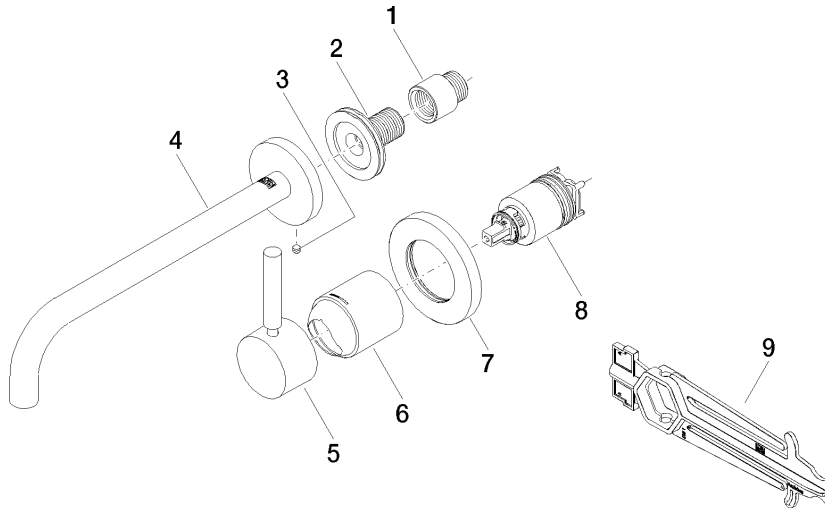

## META Wall-mounted single-lever basin mixer with individual rosettes - Brushed Bronze

36 863 660 Product version from 7/1/2023

- 90° spout
- 250mm projection
- fixed spout
- circular, air-enriched flow
- hole diameter spout 37 mm
- hole diameter single-lever mixer 57 mm
- rosette for spout Ø 60mm
- rosette for mixer Ø 78mm
- max. flow 5.7 l/min
- lead-free
- This product can help a building meet the requirements of Green Building Rating Systems, e.g. LEED®, BREEAM®, DGNB
- WRAS

## META Wall-mounted single-lever basin mixer with individual rosettes - Brushed Bronze

---

36 863 660 Product version from 7/1/2023

Certificates

---

WRAS\_2107

**META Wall-mounted single-lever basin mixer with individual rosettes - Brushed Bronze**

36 863 660 Product version from 7/1/2023

**Spare parts list**

No.	Item Number	Name	Quantity used	Delivery time
1	09 24 03 072 10 90	nipple	1	2
2	90 24 03 280 00 90	nipple	1	2
3	09 31 11 112 90	pin	1	60
4	90 28 22 352 00-42	spout	1	30
5	90 20 66 007 00-42	handle	1	30
6	09 11 02 288-42	cover	1	60
7	90 27 62 011 00-42	rosette	1	30
8	90 15 05 064 01 90	cartridge	1	2
9	90 30 09 064 00 90	key	1	2