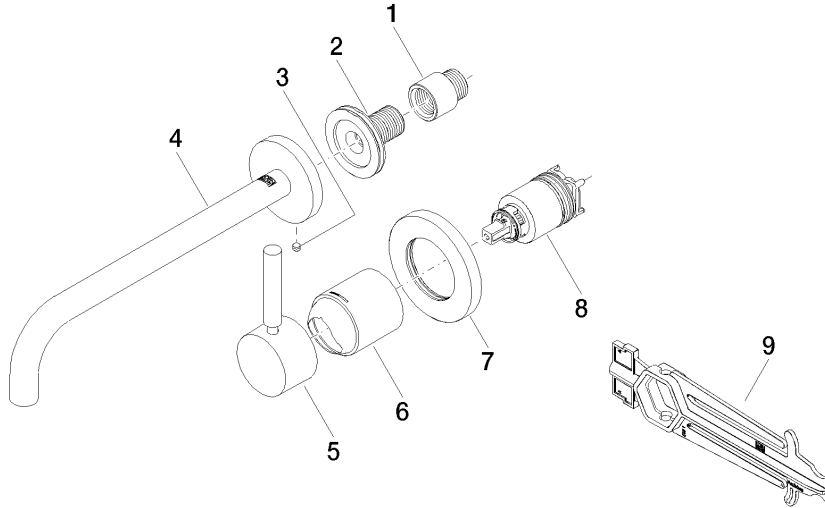

## META Wall-mounted single-lever basin mixer with individual rosettes - Brushed Champagne (22kt Gold)

36 863 660 Product version from 7/1/2023

- 90° spout
- 250mm projection
- fixed spout
- circular, air-enriched flow
- hole diameter spout 37 mm
- hole diameter single-lever mixer 57 mm
- rosette for spout Ø 60mm
- rosette for mixer Ø 78mm
- max. flow 5.7 l/min
- lead-free
- This product can help a building meet the requirements of Green Building Rating Systems, e.g. LEED®, BREEAM®, DGNB
- WRAS

## META Wall-mounted single-lever basin mixer with individual rosettes - Brushed Champagne (22kt Gold)

---

36 863 660 Product version from 7/1/2023

Certificates

---

WRAS\_2107

**META Wall-mounted single-lever basin mixer with individual rosettes - Brushed Champagne (22kt Gold)**

36 863 660 Product version from 7/1/2023

Parts for other finishes can be found here: [Chrome](#)

**Spare parts list**

No.	Item Number	Name	Quantity used	Delivery time
1	09 24 03 072 10 90	nipple	1	2
2	90 24 03 280 00 90	nipple	1	2
3	09 31 11 112 90	pin	1	60
4	90 28 22 352 00-46	spout	1	30
5	90 20 66 007 00-46	handle	1	30
6	09 11 02 288-46	cover	1	60
7	90 27 62 011 00-46	rosette	1	30
8	90 15 05 064 01 90	cartridge	1	2
9	90 30 09 064 00 90	key	1	2