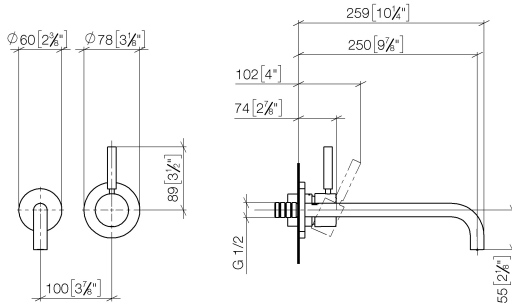

## META Wall-mounted single-lever basin mixer with individual rosettes - Brushed Champagne (22kt Gold)

36 863 660 Product version from 7/1/2023

- 90° spout
- 250mm projection
- fixed spout
- circular, air-enriched flow
- hole diameter spout 37 mm
- hole diameter single-lever mixer 57 mm
- rosette for spout Ø 60mm
- rosette for mixer Ø 78mm
- max. flow 5.7 l/min
- lead-free
- This product can help a building meet the requirements of Green Building Rating Systems, e.g. LEED®, BREEAM®, DGNB
- WRAS

## META Wall-mounted single-lever basin mixer with individual rosettes - Brushed Champagne (22kt Gold)

36 863 660 Product version from 7/1/2023

mm [inches]

### Flow rate chart

36 863 660 Product version from 7/1/2023

Parts for other finishes can be found here: [Chrome](#)

**Spare parts list**

No.	Item Number	Name	Quantity used	Delivery time
1	09 24 03 072 10 90	nipple	1	2
2	90 24 03 280 00 90	nipple	1	2
3	09 31 11 112 90	pin	1	60
4	90 28 22 352 00-46	spout	1	30
5	90 20 66 007 00-46	handle	1	30
6	09 11 02 288-46	cover	1	60
7	90 27 62 011 00-46	rosette	1	30
8	90 15 05 064 01 90	cartridge	1	2
9	90 30 09 064 00 90	key	1	2