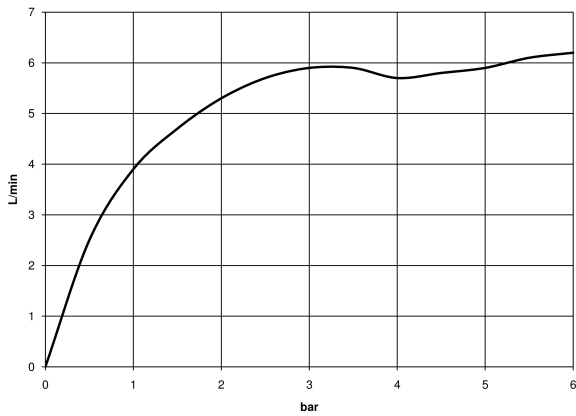

Flow rate chart

Certificates

DVGW_DW- WRAS_2107018.
6512DN0435.