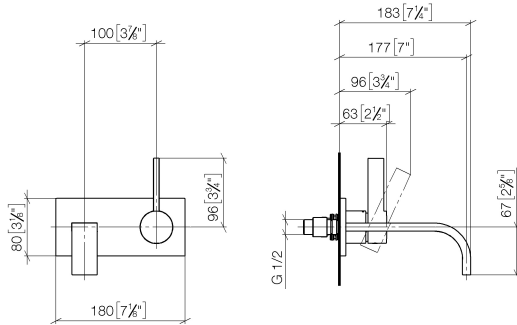

**MEM Wall-mounted single-lever basin mixer with cover plate without pop-up waste - Dark Chrome**

MEM

36 863 782

- 177mm projection
- fixed spout
- rectangular, air-enriched flow
- hole diameter spout 37 mm
- hole diameter single-lever mixer 57 mm
- cover plate 80 x 180 mm
- max. flow 5.7 l/min
- lead-free
- This product can help a building meet the requirements of Green Building Rating Systems, e.g. LEED®, BREEAM®, DGNB

36 863 782  
mm [inches]

**Flow rate chart**

**Certificates**

DVGW\_DW- WRAS\_2107018.  
6512DN0435.

MEM Wall-mounted single-lever basin mixer with cover plate without pop-up  
waste - Dark Chrome

MEM

36 863 782