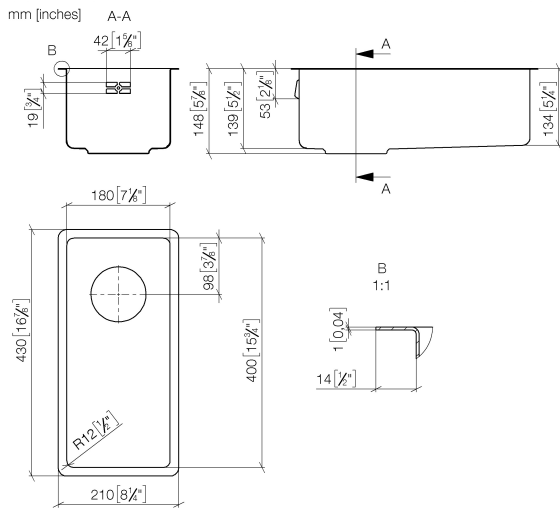

Single sink - Stainless Steel

38 180 003

- under-mounted
- 180 x 400 mm
- sink depth 140 mm
- suitable for base units 350 mm
- radius 12 mm

Drain and overflow set not included in the scope of supply. See Required miscellaneous.

Drain and overflow set not included in the scope of supply. See Required miscellaneous.

Required miscellaneous

**Pop-up waste and overflow
closable by hand - Stainless Steel**
• 3½" drain valve closable by hand

10 415 003-85

Single sink - Stainless Steel

38 180 003

Single sink - Stainless Steel

38 180 003

Spare parts list

No.	Item Number	Name	Quantity used	Delivery time
1	10 415 003-85	Pop-up waste and overflow closable by hand - Stainless Steel	1	2