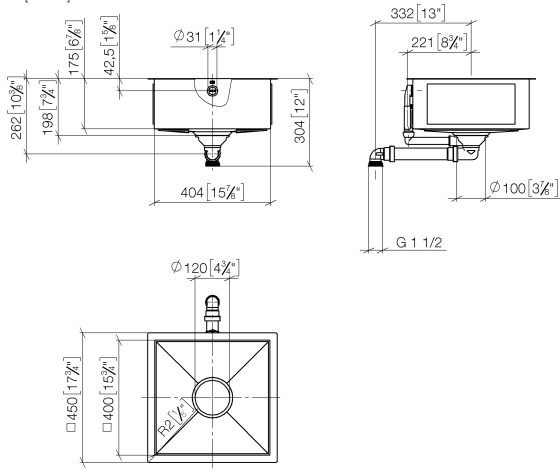

Single sink - Matte Anthracite

38 400 002

- under-mounted
- 400 x 400 mm
- sink depth 175 mm
- Glazed steel sink and drain cover
- 3 1/2" closable strainer basket valve
- Including pop-up waste and overflow set
- attachment set
- suitable for base units 500 mm
- radius 2 mm

Not suitable for combining with strainer waste.

Single sink - Matte Anthracite

38 400 002

mm [inches]

Single sink - Matte Anthracite

38 400 002