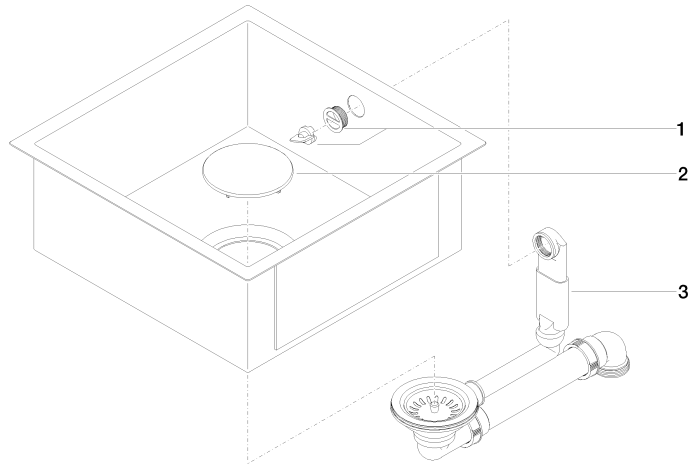

Single sink - high-gloss sand

38 400 002

- under-mounted
- 400 x 400 mm
- sink depth 175 mm
- Glazed steel sink and drain cover
- 3 1/2" closable strainer basket valve
- Including pop-up waste and overflow set
- attachment set
- suitable for base units 500 mm
- radius 2 mm

Not suitable for combining with strainer waste.

Single sink - high-gloss sand

38 400 002

mm [inches]

Single sink - high-gloss sand

38 400 002

Spare parts list

No.	Item Number	Name	Quantity used	Delivery time
1	90 11 01 210 01-08	rosette	1	60
2	90 11 01 185 00-78	lid	1	2
3	90 11 01 210 00 90	pop-up waste	1	2