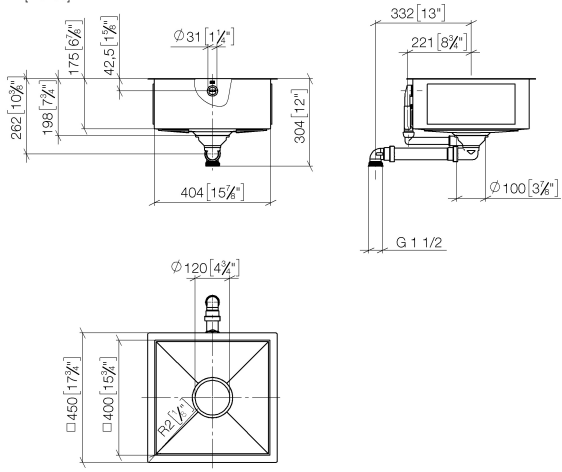

Single sink - high-gloss sand

38 400 002

- under-mounted
- 400 x 400 mm
- sink depth 175 mm
- Glazed steel sink and drain cover
- 3 1/2" closable strainer basket valve
- Including pop-up waste and overflow set
- attachment set
- suitable for base units 500 mm
- radius 2 mm

Not suitable for combining with strainer waste.

Single sink - high-gloss sand

38 400 002

mm [inches]

Single sink - high-gloss sand

38 400 002

Spare parts list

No.	Item Number	Name	Quantity used	Delivery time
1	90 11 01 210 01-08	rosette	1	60
2	90 11 01 185 00-78	lid	1	2
3	90 11 01 210 00 90	pop-up waste	1	2