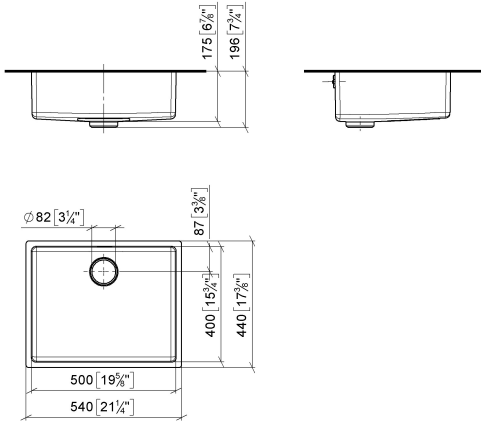

## Single sink - Brushed Stainless Steel

---

38 500 004

- under-mounted
- 500 x 400 mm
- sink depth 175 mm
- suitable for base units 550 mm
- Radius 15 mm

Drain and overflow set not included in the scope of supply. See Required miscellaneous.

## Single sink - Brushed Stainless Steel

---

38 500 004

mm [inches]