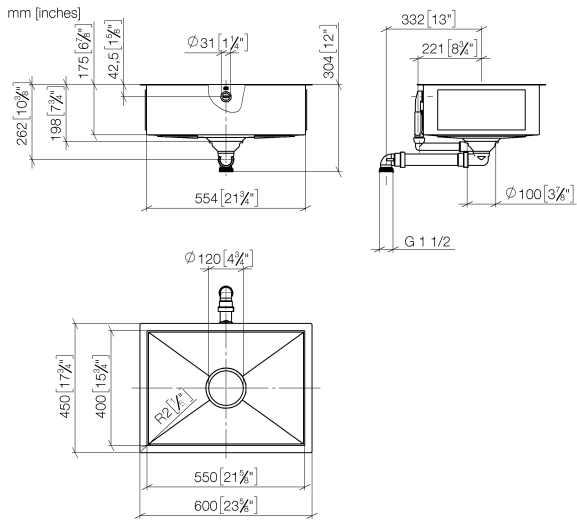

## Single sink - Matte Anthracite

---

38 550 002

- under-mounted
- 550 x 400 mm
- sink depth 175 mm
- Glazed steel sink and drain cover
- 3 1/2" closable strainer basket valve
- Including pop-up waste and overflow set
- attachment set
- suitable for base units 650 mm
- radius 2 mm

Not suitable for combining with strainer waste.

**Single sink - Matte Anthracite**

38 550 002

## Single sink - Matte Anthracite

38 550 002