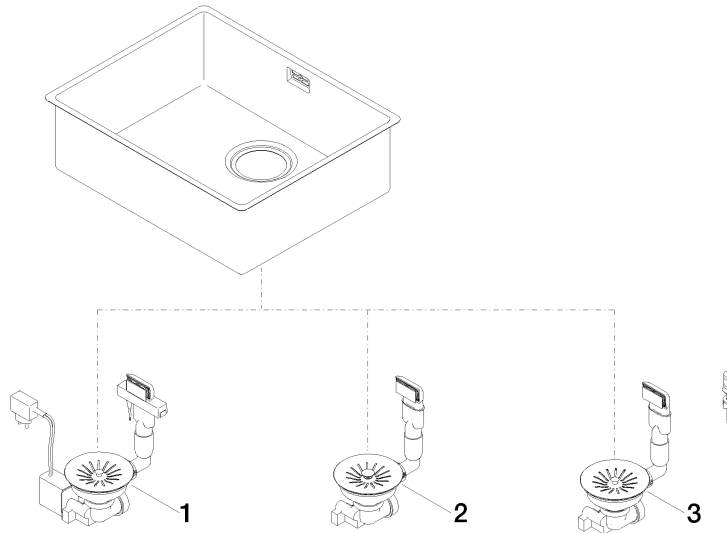

### Required miscellaneous

---

**Pop-up waste and overflow with knob - Stainless Steel** 10 405 003-85  
 • 3½" strainer waste valve

**Single sink - Stainless Steel**

38 550 003

mm [inches]  
M 1:10

**Single sink - Stainless Steel**

38 550 003

**Spare parts list**

No.	Item Number	Name	Quantity used	Delivery time
1	10 410 003-85	Pop-up waste and overflow with electronic control - Stainless Steel	1	2
2	10 400 003-85	Pop-up waste and overflow closable by hand - Stainless Steel	1	2
3	10 405 003-85	Pop-up waste and overflow with knob - Stainless Steel	1	2