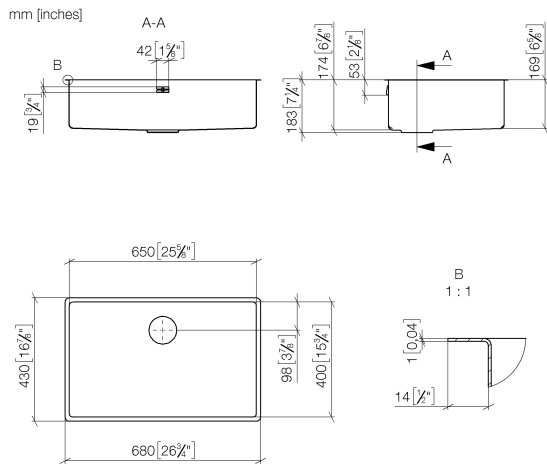

Drain and overflow set not included in the scope of supply. See Required miscellaneous.

Required miscellaneous

Pop-up waste and overflow with electronic control - Stainless Steel 10 410 003-85
 • 3½" electronic drain valve (TouchFlow)

Required miscellaneous

Pop-up waste and overflow closable by hand - Stainless Steel 10 400 003-85
 • 3½" drain valve closable by hand

Required miscellaneous

Pop-up waste and overflow with knob - Stainless Steel 10 405 003-85
 • 3½" strainer waste valve

Single sink - Stainless Steel

38 650 003

Single sink - Stainless Steel

38 650 003

Spare parts list

No.	Item Number	Name	Quantity used	Delivery time
1	10 410 003-85	Pop-up waste and overflow with electronic control - Stainless Steel	1	2
2	10 400 003-85	Pop-up waste and overflow closable by hand - Stainless Steel	1	2
3	10 405 003-85	Pop-up waste and overflow with knob - Stainless Steel	1	2