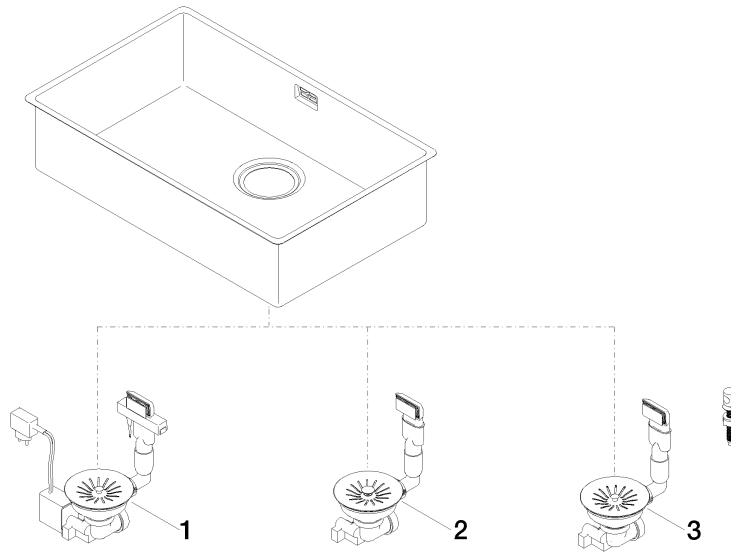

Single sink - Stainless Steel

38 650 003

- under-mounted
- 650 x 400 mm
- sink depth 175 mm
- suitable for base units 800 mm
- radius 12 mm

Drain and overflow set not included in the scope of supply. See Required miscellaneous.

Drain and overflow set not included in the scope of supply. See Required miscellaneous.

Required miscellaneous

Pop-up waste and overflow with electronic control - Stainless Steel 10 410 003-85
 • 3½" electronic drain valve (TouchFlow)

Required miscellaneous

Pop-up waste and overflow closable by hand - Stainless Steel 10 400 003-85
 • 3½" drain valve closable by hand

Required miscellaneous

Pop-up waste and overflow with knob - Stainless Steel 10 405 003-85
 • 3½" strainer waste valve

Single sink - Stainless Steel

38 650 003

Single sink - Stainless Steel

38 650 003

Spare parts list

No.	Item Number	Name	Quantity used	Delivery time
1	10 410 003-85	Pop-up waste and overflow with electronic control - Stainless Steel	1	2
2	10 400 003-85	Pop-up waste and overflow closable by hand - Stainless Steel	1	2
3	10 405 003-85	Pop-up waste and overflow with knob - Stainless Steel	1	2