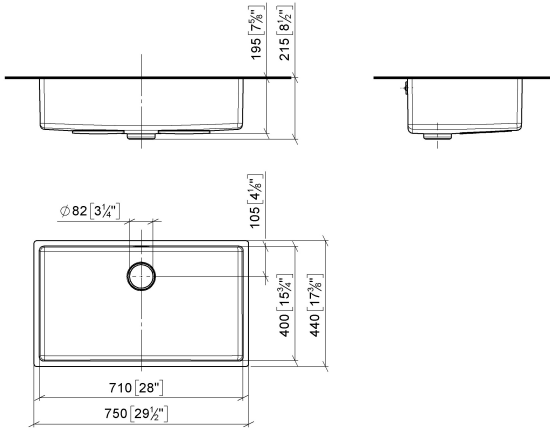

Single sink

38 710 004

- under-mounted
- 710 x 400 mm
- sink depth 195 mm
- suitable for base units 800 mm
- Radius 15 mm

Drain and overflow set not included in the scope of supply. See Required miscellaneous.

Single sink

38 710 004

mm [inches]
1:10

Certificates

Leistungserklärung_ declaration_of_perfo
DOD rmance_DOD