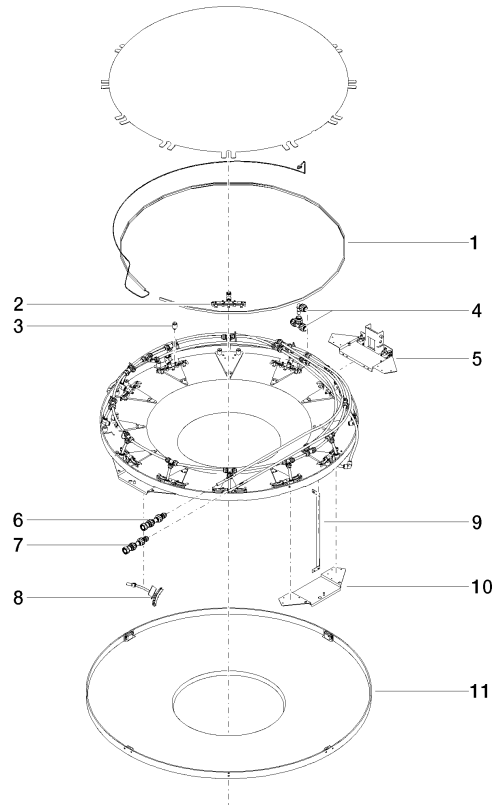

RAINMOON Rain panel with color light - Matte White

41 615 979

- exposed trim parts
- Rain panel with 2 different spray modes
- AQUACIRCLE RAIN: Circular rain curtain, max. flow rate 6.8 l/min (at 3 bar)
- TEMPEST RAIN: Natural rain, max. flow rate 5 l/min (at 3 bar)

- Ceiling installation enclosure 1356 x 1356 x 290 mm
- concealed rough parts
- Opening diameter 1252 mm
- min. recess depth mm

RAINMOON Rain panel with color light - Matte White

41 615 979

Codes & Standards

DIN 4109

ISO 3822

Ü-Zeichen

Certificates

LGA_29

RAINMOON Rain panel with color light - Matte White

41 615 979

Spare parts list

No.	Item Number	Name	Quantity used	Delivery time
1	90 10 01 183 01 90	lamp	1	2
2	90 17 09 056 01 90	jet module	12	60
3	90 18 40 222 00 90	adaptor	24	2
4	90 24 04 321 00 90	threaded connector	1	2
5	90 17 20 211 00 90	joint	1	2
6	90 24 04 346 01 90	connection AQUACIRCLE	1	2
7	90 24 04 346 02 90	connection TEMPEST	1	2
8	90 17 09 057 01 90	jet module	12	2
9	90 17 20 217 00 90	holder	4	2
10	90 17 20 216 00 90	holder	3	2
11	90 11 02 325 00 90	cover	1	2