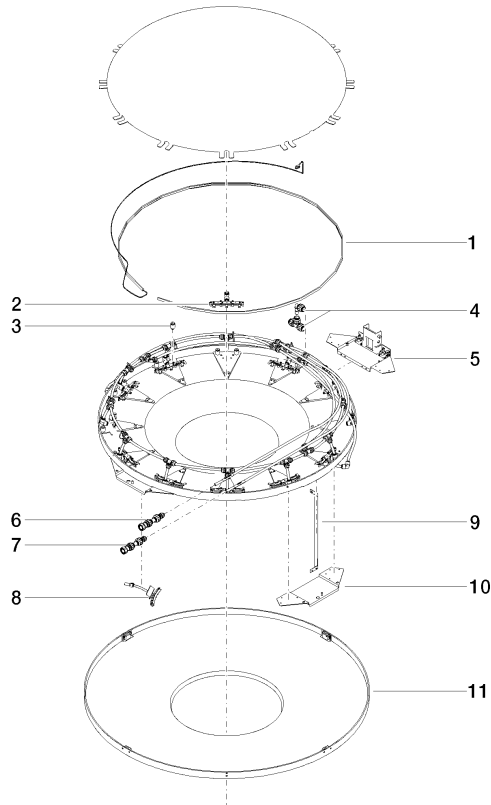

RAINMOON Rain panel with color light - Matte White

41 615 979

- exposed trim parts
- Rain panel with 2 different spray modes
- AQUACIRCLE RAIN: Circular rain curtain, max. flow rate 6.8 l/min (at 3 bar)
- TEMPEST RAIN: Natural rain, max. flow rate 5 l/min (at 3 bar)
- RGBW LED ambient lighting
- Matt white cover, RAL 9003
- with anti-scale system
- Outer diameter 1240 mm, opening diameter 450 mm
- Control elements not included among the items supplied
- Provided by customer: Zigbee gateway

- Ceiling installation enclosure 1356 x 1356 x 290 mm
- concealed rough parts
- Opening diameter 1252 mm
- min. recess depth 290 mm

RAINMOON Rain panel with color light - Matte White

41 615 979

Certificates

LGA_29445.

RAINMOON Rain panel with color light - Matte White

41 615 979

Spare parts list

No.	Item Number	Name	Quantity used	Delivery time
1	90 10 01 183 01 90	lamp	1	2
2	90 17 09 056 01 90	jet module	12	60
3	90 18 40 222 00 90	adaptor	24	2
4	90 24 04 321 00 90	threaded connector	1	60
5	90 17 20 211 00 90	joint	1	60
6	90 24 04 346 01 90	connection AQUACIRCLE	1	2
7	90 24 04 346 02 90	connection TEMPEST	1	2
8	90 17 09 057 01 90	jet module	12	2
9	90 17 20 217 00 90	holder	4	60
10	90 17 20 216 00 90	holder	3	60
11	90 11 02 325 00 90	cover	1	2