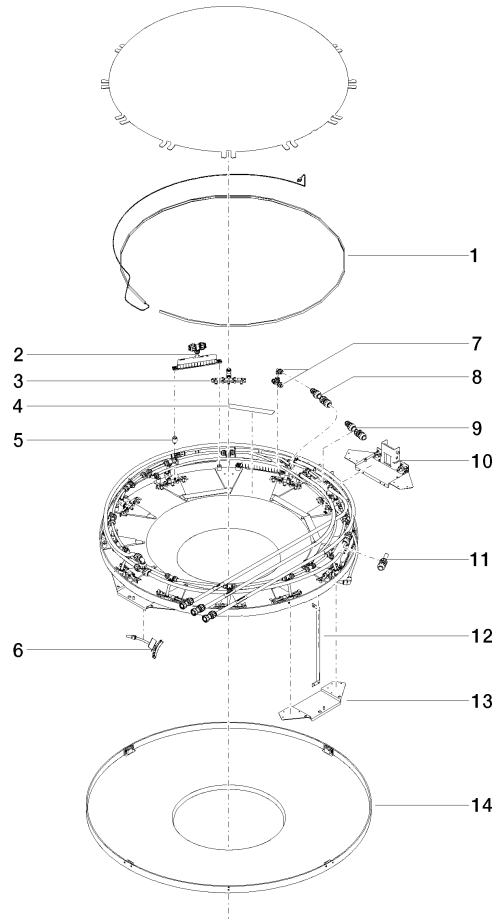

AQUAMOON Rain panel - Matte White

41 620 979

- exposed trim parts
 - Rain panel with 3 different flow modes
 - AQUACIRCLE RAIN: Circular rain curtain, max. flow rate 12 l/min (at 3 bar)
 - TEMPEST RAIN: Natural rain, max. flow rate 10 l/min (at 3 bar)
 - QUEEN'S COLLAR CASCADE: Rounded cascade, max. flow rate 24 l/min (at 3 bar)
 - Indirect mood lighting, warm white LED light strip 2700K
 - Matt white cover, RAL 9003
 - with anti-scale system
 - Outer diameter 1240 mm, opening diameter 450 mm
 - Weight 22.5 kg
 - Protection rating IP67
 - Control elements not included among the items supplied
- Rain panel cover for adaptation to ceiling colour available in all RAL colours, price and delivery time on request**

Rain panel cover for adaptation to ceiling colour available in all RAL colours, price and delivery time on request

Required miscellaneous

AQUAMOON Concealed ceiling installation box - 35 620 970 90

- Ceiling installation enclosure 1356 x 1356 x 290 mm
- concealed rough parts
- Opening diameter 1252 mm
- min. recess depth 290 mm

AQUAMOON Rain panel - Matte White

41 620 979

Certificates

LGA_29446.

AQUAMOON Rain panel - Matte White

41 620 979

Spare parts list

No.	Item Number	Name	Quantity used	Delivery time
1	90 10 01 183 00 90	lamp	1	2
2	90 17 09 058 00 90	jet module	5	2
3	90 17 09 056 00 90	jet module	12	2
4	90 17 20 221 00 90	holder	5	2
5	90 18 40 222 00 90	adaptor	24	2
6	90 17 09 057 00 90	jet module	12	2
7	90 24 04 321 00 90	threaded connector	1	60
8	90 24 04 346 00 90	connection AQUACIRCLE	1	60
9	90 24 04 314 00 90	connection TEMPEST	1	60
10	90 17 20 211 00 90	joint	1	60
11	90 24 04 314 01 90	connection QUEENSCOLLAR	1	60
12	90 17 20 217 00 90	holder	4	60
13	90 17 20 216 00 90	holder	3	60
14	90 11 02 325 00 90	cover	1	2