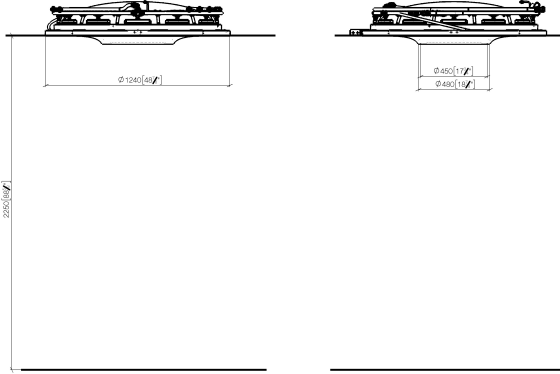

AQUAMOON EMBRACE Rain panel with color light - Matte White

---

41 630 979

mm [inches]

Codes & Standards

DIN 4109

ISO 3822

Ü-Zeichen

Certificates

LGA_38