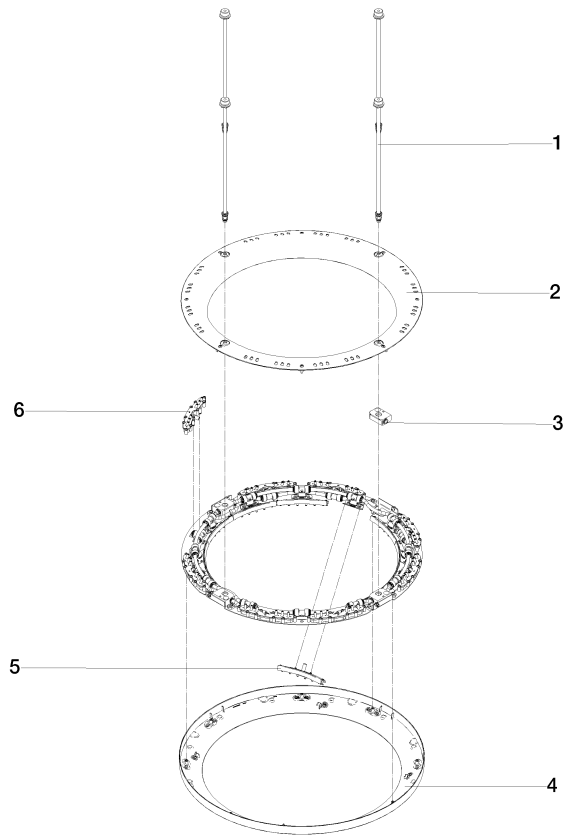

SERIES-VARIOUS AQUAHALO Rain panel - Chrome

41 750 979

- exposed trim parts
- Rain panel with 3 different flow modes
- AQUACIRCLE RAIN: Circular rain curtain, max. flow rate 14 l/min (at 3 bar)
- TEMPEST RAIN: Natural rain, max. flow rate 9 l/min (at 3 bar)
- DIAMOND RAIN: Ring of rain, max. flow rate 6.8 l/min (at 3 bar)
- Outer diameter: 605 mm, opening diameter: 465 mm
- Weight: 6 kg
- central LED Spot 3000 K
- Protection rating IP67
- Recommended control element: xTool
- Not suitable for use in a steam room.

- concealed rough parts
- Ceiling installation enclosure 605 x 605 x 95 mm
- Weight: 10 kg
- min. recess depth 110 mm
- max. recess depth 150 mm

SERIES-VARIOUS AQUAHALO Rain panel - Chrome

41 750 979

SERIES-VARIOUS AQUAHALO Rain panel - Chrome

41 750 979

Spare parts list

No.	Item Number	Name	Quantity used	Delivery time
1	90 28 22 605 01-00	distributor	1	10
2	90 12 05 087 00-00	casing	1	10
3	90 24 03 535 00 90	distributor	1	10
4	90 12 05 088 00-00	casing	1	10
5	90 17 09 060 01 90	jet module	1	2
6	90 17 09 061 01 90	jet module TEMPEST	8	2