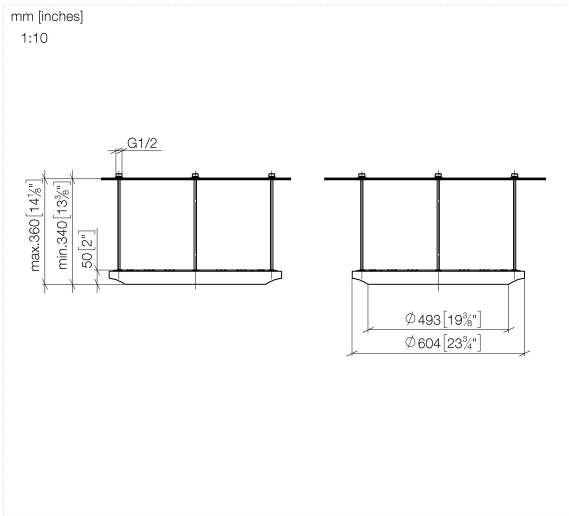

SERIES-VARIOUS AQUAHALO Rain panel - Chrome

41 750 979

- exposed trim parts
- Rain panel with 3 different flow modes
- AQUACIRCLE RAIN: Circular rain curtain, max. flow rate 14 l/min (at 3 bar)
- TEMPEST RAIN: Natural rain, max. flow rate 9 l/min (at 3 bar)
- DIAMOND RAIN: Ring of rain, max. flow rate 6.8 l/min (at 3 bar)
- Outer diameter: 605 mm, opening diameter: 465 mm
- Weight: 6 kg
- central LED Spot 3000 K
- Protection rating IP67
- Recommended control element: xTool
- Not suitable for use in a steam room.

- concealed rough parts
- Ceiling installation enclosure 605 x 605 x 95 mm
- Weight: 10 kg
- min. recess depth 110 mm
- max. recess depth 150 mm

SERIES-VARIOUS AQUAHALO Rain panel - Chrome

41 750 979

SERIES-VARIOUS AQUAHALO Rain panel - Chrome