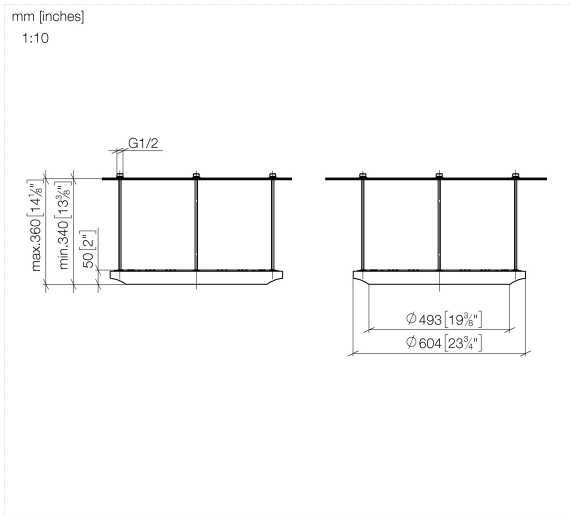

SERIES-VARIOUS AQUAHALO Rain panel - Brushed Platinum

41 750 979