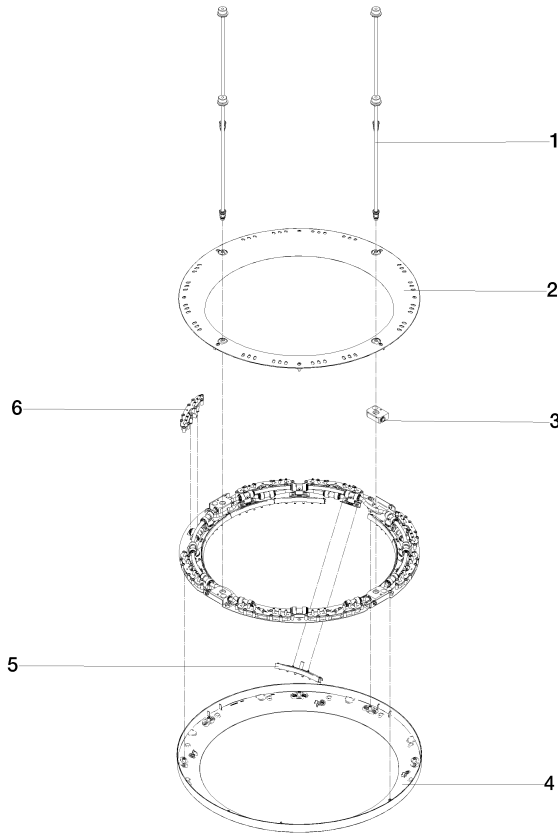

SERIES-VARIOUS AQUAHALO Rain panel - Brushed Platinum

41 750 979

- exposed trim parts
- Rain panel with 3 different flow modes
- AQUACIRCLE RAIN: Circular rain curtain, max. flow rate 14 l/min (at 3 bar)
- TEMPEST RAIN: Natural rain, max. flow rate 9 l/min (at 3 bar)
- DIAMOND RAIN: Ring of rain, max. flow rate 6.8 l/min (at 3 bar)
- Outer diameter: 605 mm, opening diameter: 465 mm
- Weight: 6 kg
- central LED Spot 3000 K
- Protection rating IP67
- Recommended control element: xTool
- Not suitable for use in a steam room.

Concealed ceiling installation box - Brushed Platinum

- concealed rough parts
- Ceiling installation enclosure 605 x 605 x 95 mm
- Weight: 10 kg
- min. recess depth 110 mm

SERIES-VARIOUS AQUAHALO Rain panel - Brushed Platinum

41 750 979

Flow rate chart

SERIES-VARIOUS AQUAHALO Rain panel - Brushed Platinum

41 750 979

Product version from 4/1/2024

Parts for other finishes can be found here: [Chrome](#)

SERIES-VARIOUS AQUAHALO Rain panel - Brushed Platinum

41 750 979

Spare parts list

Product version from 4/1/2024

No.	Item Number	Name	Quantity used	Delivery time
	90 28 22 605 01-06	distributor	13	10