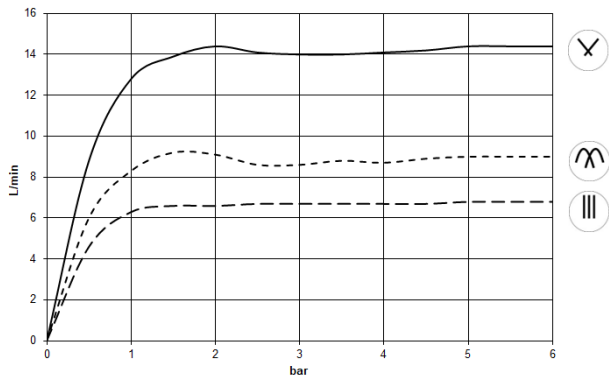

SERIES-VARIOUS AQUAHALO Rain panel - Brushed Platinum

41 750 979

- exposed trim parts
- Rain panel with 3 different flow modes
- AQUACIRCLE RAIN: Circular rain curtain, max. flow rate 14 l/min (at 3 bar)
- TEMPEST RAIN: Natural rain, max. flow rate 9 l/min (at 3 bar)
- DIAMOND RAIN: Ring of rain, max. flow rate 6.8 l/min (at 3 bar)
- Outer diameter: 605 mm, opening diameter: 465 mm
- Weight: 6 kg
- central LED Spot 3000 K
- Protection rating IP67
- Recommended control element: xTool
- Not suitable for use in a steam room.

Concealed ceiling installation box - Brushed Platinum

- concealed rough parts
- Ceiling installation enclosure 605 x 605 x 95 mm
- Weight: 10 kg
- min. recess depth 110 mm

SERIES-VARIOUS AQUAHALO Rain panel - Brushed Platinum

41 750 979

Flow rate chart

SERIES-VARIOUS AQUAHALO Rain panel - Brushed Platinum

41 750 979

Product version from 4/1/2024

Parts for other finishes can be found here: [Chrome](#)

SERIES-VARIOUS AQUAHALO Rain panel - Brushed Platinum