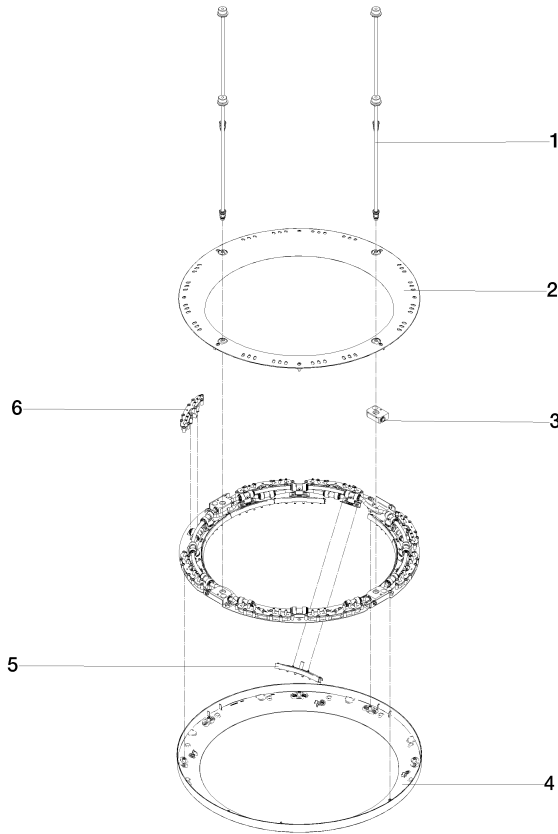

SERIES-VARIOUS AQUAHALO Rain panel - Matte Black

41 750 979

- exposed trim parts
- Rain panel with 3 different flow modes
- AQUACIRCLE RAIN: Circular rain curtain, max. flow rate 14 l/min (at 3 bar)
- TEMPEST RAIN: Natural rain, max. flow rate 9 l/min (at 3 bar)
- DIAMOND RAIN: Ring of rain, max. flow rate 6.8 l/min (at 3 bar)
- Outer diameter: 605 mm, opening diameter: 465 mm
- Weight: 6 kg
- central LED Spot 3000 K
- Protection rating IP67
- Recommended control element: xTool
- Not suitable for use in a steam room.

- concealed rough parts
- Ceiling installation enclosure 605 x 605 x 95 mm
- Weight: 10 kg
- min. recess depth 110 mm

SERIES-VARIOUS AQUAHALO Rain panel - Matte Black

41 750 979

Flow rate chart

SERIES-VARIOUS AQUAHALO Rain panel - Matte Black

41 750 979

Product version from 4/1/2024

Parts for other
finishes can be found
here: [Chrome](#)

SERIES-VARIOUS AQUAHALO Rain panel - Matte Black

41 750 979

Spare parts list

Product version from 4/1/2024

No.	Item Number	Name	Quantity used	Delivery time
	90 28 22 605 01-33	distributor	13	30